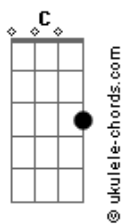

# Demi Lovato - Carefully

tom:  
 E (forma dos acordes no tom de C )  
 Capotraste na 4ª casa  
 Intro: D C G

[Primeira Parte]

D  
 Approach with caution,  
 I can get overwhelming  
 But in the best way  
 So babe, if you think you can handle me  
 Please, handle me carefully  
 D  
 Intoxicating,  
 my insecurities don't take vacations  
 So babe, if you think you can handle me  
 Please, handle me carefully

[Pré-Refrão]

F  
 'Cause I'm strong in a way  
 C D  
 That I know how to show you my fragile  
 F  
 She'll be gone in a minute  
 C D  
 If you don't think you're lucky to have her

[Refrão]

Am  
 So, if you think you can handle me  
 G D  
 Please, handle me carefully  
 Am  
 I could be your favorite dr?am  
 G D  
 Baby, nobody can love you like I do

[Segunda Parte]

D  
 Yeah, I'm impr?ssive,  
 I know my superpowers  
 Now you're invested  
 I know you wanna come and lay with me  
 G  
 Fall asleep right next to me

## Acordes

[Terceira Parte]

D  
 I'm only human,  
 I spent the last years runnin'  
 But since I met you,  
 I ain't runnin' from nothing  
 C  
 Babe, you could be  
 G  
 Just exactly what I need

[Pré-Refrão]