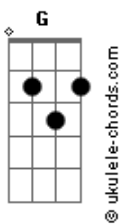

# Demi Lovato - Carefully

tom:  
 E (forma dos acordes no tom de C )  
 Capotraste na 4ª casa  
 Intro: D C G

[Primeira Parte]

D  
 Approach with caution,  
 I can get overwhelming  
 But in the best way  
 So babe, if you think you can handle me  
 Please, handle me carefully  
 D  
 Intoxicating,  
 my insecurities don't take vacations  
 So babe, if you think you can handle me  
 Please, handle me carefully

[Pré-Refrão]

F  
 'Cause I'm strong in a way  
 C D  
 That I know how to show you my fragile  
 F  
 She'll be gone in a minute  
 C D  
 If you don't think you're lucky to have her

[Refrão]

Am  
 So, if you think you can handle me  
 G D  
 Please, handle me carefully  
 Am  
 I could be your favorite dr?am  
 G D  
 Baby, nobody can love you like I do

[Segunda Parte]

D  
 Yeah, I'm impr?ssive,  
 I know my superpowers  
 Now you're invested  
 I know you wanna come and lay with me  
 G  
 Fall asleep right next to me

## Acordes

[Terceira Parte]

D  
 I'm only human,  
 I spent the last years runnin'  
 But since I met you,  
 I ain't runnin' from nothing  
 C  
 Babe, you could be  
 G  
 Just exactly what I need

[Pré-Refrão]