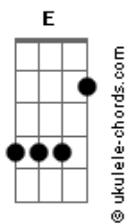

# Demi Lovato - Carefully

tom:  
 E (forma dos acordes no tom de C )  
 Capotraste na 4ª casa  
 Intro: D C G

[Primeira Parte]

D  
 Approach with caution,  
 I can get overwhelming  
 But in the best way  
 So babe, if you think you can handle me  
 Please, handle me carefully  
 D  
 Intoxicating,  
 my insecurities don't take vacations  
 So babe, if you think you can handle me  
 Please, handle me carefully

[Pré-Refrão]

F  
 'Cause I'm strong in a way  
 C D  
 That I know how to show you my fragile  
 F  
 She'll be gone in a minute  
 C D  
 If you don't think you're lucky to have her

[Refrão]

Am  
 So, if you think you can handle me  
 G D  
 Please, handle me carefully  
 Am  
 I could be your favorite dr?am  
 G D  
 Baby, nobody can love you like I do

[Segunda Parte]

D  
 Yeah, I'm impr?ssive,  
 I know my superpowers  
 Now you're invested  
 I know you wanna come and lay with me  
 G  
 Fall asleep right next to me

## Acordes

[Terceira Parte]

D  
 I'm only human,  
 I spent the last years runnin'  
 But since I met you,  
 I ain't runnin' from nothing  
 C  
 Babe, you could be  
 G  
 Just exactly what I need

[Pré-Refrão]