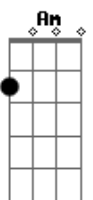

Demi Lovato - Behind Enemy Lines

Tom: C
Intro:

Dm And I feel, I feel a deep connection **Am**
Dm And I think, and that we might be on to something, no **Am**
Dm And I know it's something special
Am Seeing you here is not coincidental

Refrão:

Dm Well, I've been walking, behind enemy lines **G**
C and I've been fighting, fighting from the other side **Am**
Dm I've been saying, saying, i won't fall this time **G**
C But now I'm walking, within enemy lines **Am**

Acordes

© ukulele-chords.com

© ukulele-chords.com

© ukulele-chords.com

© ukulele-chords.com

Dm See i was trying to be everything you weren't expecting
Am all i ever wanted was to try and keep you guessing
Dm But I'm falling way to fast, i just want this love to last forever **Am**
Dm
Am And every time i feel this way, oh, somethings changed for the better