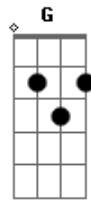

Demi Lovato - Behind Enemy Lines

Tom: C
Intro:

Dm **Am**
And I feel, I feel a deep connection
Dm **Am**
And I think, and that we might be on to something, no
Dm
And I know it's something special
Am
Seeing you here is not coincidental

Refrão:

Dm **G**
Well, I've been walking, behind enemy lines
C **Am**
and I've been fighting, fighting from the other side
Dm **G**
I've been saying, saying, i won't fall this time
C **Am**
But now I'm walking, within enemy lines

Acordes

© ukulele-chords.com

© ukulele-chords.com

© ukulele-chords.com

© ukulele-chords.com

Dm
See i was trying to be everything you weren't expecting
Am
all i ever wanted was to try and keep you guessing
Dm **Am**
But I'm falling way to fast, i just want this love to last forever
Dm
Am
And every time i feel this way, oh, somethings changed for the better

Refrão 2x:

Well, I've been walking, behind enemy lines
C **Am**
and I've been fighting, fighting from the other side
Dm **G**
I've been saying, saying, i won't fall this time
C **Am**
But now I'm walking, within enemy lines