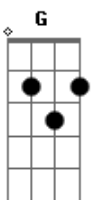

Demi Lovato - Behind Enemy Lines

Tom: C
Intro:

Dm And I feel, I feel a deep connection **Am**
Dm And I think, and that we might be on to something, no **Am**
Dm And I know it's something special
Am Seeing you here is not coincidental

Refrão:

Dm Well, I've been walking, behind enemy lines **G**
C and I've been fighting, fighting from the other side **Am**
Dm I've been saying, saying, i won't fall this time **G**
C But now I'm walking, within enemy lines **Am**

Acordes

© ukulele-chords.com

© ukulele-chords.com

© ukulele-chords.com

© ukulele-chords.com

Dm See i was trying to be everything you weren't expecting
Am all i ever wanted was to try and keep you guessing
Dm But I'm falling way to fast, i just want this love to last forever **Am**
Dm
Am And every time i feel this way, oh, somethings changed for the better

Refrão 2x:

Well, I've been walking, behind enemy lines
C and I've been fighting, fighting from the other side **Am**
Dm I've been saying, saying, i won't fall this time **G**
C But now I'm walking, within enemy lines **Am**