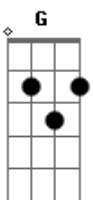

Demi Lovato - Behind Enemy Lines

Tom: C
Intro:

Dm **Am**
And I feel, I feel a deep connection
Dm **Am**
And I think, and that we might be on to something, no
Dm
And I know it's something special
Am
Seeing you here is not coincidental

Refrão:

Dm **G**
Well, I've been walking, behind enemy lines
C **Am**
and I've been fighting, fighting from the other side
Dm **G**
I've been saying, saying, i won't fall this time
C **Am**
But now I'm walking, within enemy lines

Acordes

© ukulele-chords.com

© ukulele-chords.com

© ukulele-chords.com

© ukulele-chords.com

Dm
See i was trying to be everything you weren't expecting
Am
all i ever wanted was to try and keep you guessing
Dm **Am**
But I'm falling way to fast, i just want this love to last forever
Dm
Am
And every time i feel this way, oh, somethings changed for the better

Refrão 2x:

Well, I've been walking, behind enemy lines
C **Am**
and I've been fighting, fighting from the other side
Dm **G**
I've been saying, saying, i won't fall this time
C **Am**
But now I'm walking, within enemy lines