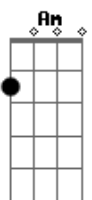

# Demi Lovato - Behind Enemy Lines

Tom: C  
Intro:

**Dm** And I feel, I feel a deep connection **Am**  
**Dm** And I think, and that we might be on to something, no **Am**  
**Dm** And I know it's something special  
 Seeing you here is not coincidental **Am**

Refrão:

Well, I've been walking, behind enemy lines **Dm G**  
 and I've been fighting, fighting from the other side **C Am**  
 I've been saying, saying, i won't fall this time **Dm G**  
 But now I'm walking, within enemy lines **C Am**

## Acordes

© ukulele-chords.com

© ukulele-chords.com

© ukulele-chords.com

© ukulele-chords.com

See i was trying to be everything you weren't expecting **Dm**  
 all i ever wanted was to try and keep you guessing **Am**  
 But I'm falling way to fast, i just want this love to last forever **Dm Am**  
 And every time i feel this way, oh, somethings changed for the better **Dm Am**