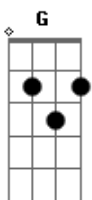

# Demi Lovato - Behind Enemy Lines

Tom: C  
Intro:

**Dm** And I feel, I feel a deep connection **Am**  
**Dm** And I think, and that we might be on to something, no **Am**  
**Dm** And I know it's something special  
 Seeing you here is not coincidental **Am**

Refrão:

Well, I've been walking, behind enemy lines **Dm G**  
 and I've been fighting, fighting from the other side **C Am**  
 I've been saying, saying, i won't fall this time **Dm G**  
 But now I'm walking, within enemy lines **C Am**

## Acordes

© ukulele-chords.com

© ukulele-chords.com

© ukulele-chords.com

© ukulele-chords.com

See i was trying to be everything you weren't expecting **Dm**  
 all i ever wanted was to try and keep you guessing **Am**  
 But I'm falling way to fast, i just want this love to last forever **Dm Am**  
 And every time i feel this way, oh, somethings changed for the better **Dm Am**