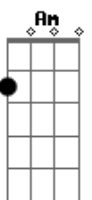

Demi Lovato - Behind Enemy Lines

Tom: C
Intro:

Dm **Am**
And I feel, I feel a deep connection
Dm **Am**
And I think, and that we might be on to something, no
Dm
And I know it's something special
Am
Seeing you here is not coincidental

Refrão:

Dm **G**
Well, I've been walking, behind enemy lines
C **Am**
and I've been fighting, fighting from the other side
Dm **G**
I've been saying, saying, i won't fall this time
C **Am**
But now I'm walking, within enemy lines

Acordes

© ukulele-chords.com

© ukulele-chords.com

© ukulele-chords.com

© ukulele-chords.com

Dm
See i was trying to be everything you weren't expecting
Am
all i ever wanted was to try and keep you guessing
Dm **Am**
But I'm falling way to fast, i just want this love to last forever
Dm
Am
And every time i feel this way, oh, somethings changed for the better