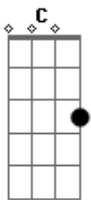

Demi Lovato - Avalanche

Tom: C

Am F C
Words like a loaded gun
Am F C
Shot out from a fire tongue
Am F C
Love lost from a fight that was won
Am F
And I can see you breaking down
C
The end to a falling out
Am F C
I got pride you can't hold your breath
Am F C
We'll crash down like an avalanche
Am F C
Look out now, don't take one more step
Am F C
We'll crash down like an avalanche, avalanche
Am F C
I never wanted it to turn out this way
Am F C
Now forever feels like yesterday
Am F C
Sorry something that I just can't say
Am F
Can you see me breaking down
C
The end to a falling out
Am F C
I got pride you can't hold your breath
(Even if we survive)
Am F C
We'll crash down like an avalanche

(Crash down, crash down)
Am F C
Look out now, don't take one more step
(Even if we survive)
Am F C
We'll crash down like an avalanche, avalanche
(Crash down, crash down)
Am F C
Ooooh, ooooooh, oooo-ooooh
We'll crash down, yeah
Am F C
Ooooh, ooooooh, oooo-ooooh
Like an avalanche

Am F C
I got pride you can't hold your breath
Am F C
We'll crash down like an avalanche

Am F C
I got pride you can't hold your breath
(Even if we survive)

Am F C
We'll crash down like an avalanche
(Crash down, crash down)

Am F C
Look out now, don't take one more step
(Even if we survive)

Am F C
We'll crash down like an avalanche, avalanche
(Crash down, crash down)

Am F C
Ooooh, ooooooh, oooo-ooooh
We'll crash down, yeah

Am F C
Ooooh, ooooooh, oooo-ooooh
Like an avalanche

Acordes

© ukulele-chords.com