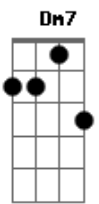

© ukulele-chords.com