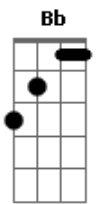

© ukulele-chords.com