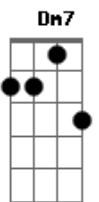

© ukulele-chords.com