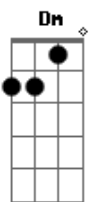

© ukulele-chords.com