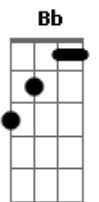

© ukulele-chords.com