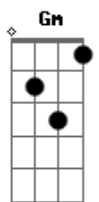

© ukulele-chords.com