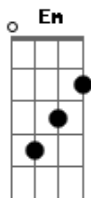

© ukulele-chords.com