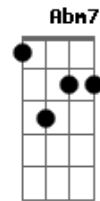

© ukulele-chords.com