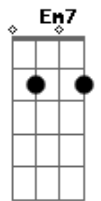

© ukulele-chords.com