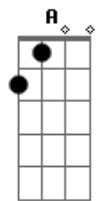

Della Reese - You're Driving Me Crazy (What Did I Do)

Tom: A

D **Em7** **D** **Edim** **Em7** **A7**
You, you're driving me crazy
Edim **E7** **E7-**
What did i do
A7 **A7/13-** **D** **Bb** **A7**
What did i do
D **Em7** **Fdim** **D** **Em7** **D** **Edim** **Em7** **A7**
My tears for you make ev'rything hazy
Edim **E7** **E7-** **A7** **A7/13-** **D**
Clouding the skies that used to be blue

Gb **Abm7** **Db7**
How true, were the friends who were near me
Abm7 **Db7** **Gb**
To cheer me believe me, they knew
Db7 **Gb** **Abm7** **Db7**
But you were the kind who would hurt me
Cdim **Cdim** **A7**
Desert me when i needed you
Em7 **D** **Em7** **D** **Edim** **Em7** **A7**
Yes you, you're driving me crazy
Edim **E7** **E7-** **A7** **A7/13-** **D**
What did i do, did i do to you

Acordes

© ukulele-chords.com