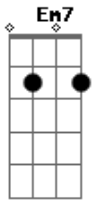

© ukulele-chords.com