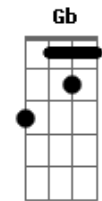

© ukulele-chords.com