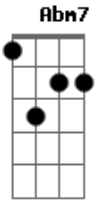

© ukulele-chords.com