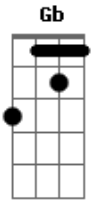

© ukulele-chords.com