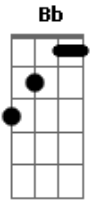

© ukulele-chords.com