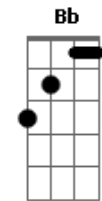

© ukulele-chords.com