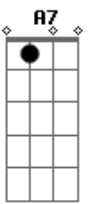

© ukulele-chords.com