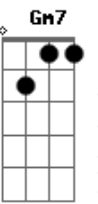

© ukulele-chords.com