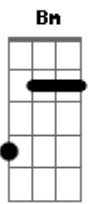

© ukulele-chords.com