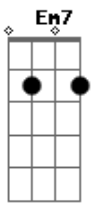

© ukulele-chords.com