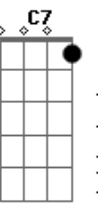

© ukulele-chords.com