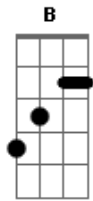

© ukulele-chords.com