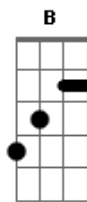

© ukulele-chords.com