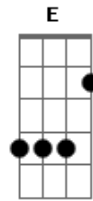

© ukulele-chords.com