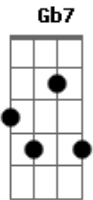

© ukulele-chords.com