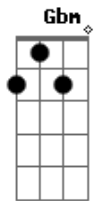

© ukulele-chords.com