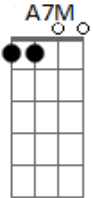

© ukulele-chords.com