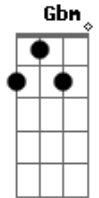

© ukulele-chords.com