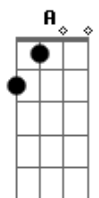

Della Reese - Sometimes I'm Happy

Tom: D

A7M Bm7 A7M E7
Sometimes I'm happy, sometimes I'm blue
A7M Bm7 A7M E7
My disposition depends on you
A A7M Em7 Edim D7M Dm7 G
I never mind the rain from the skies

A Gbm Bm7 Bm7 E7
If I can find the sun in your eyes
A7M Bm7 A7M E7
Sometimes I love you, sometimes I hate you
A7M Bm7 A7M E7
But when I hate you, it's cause I love you
A A7M Em7 Edim Dm7 Dm7 G
That's how I am, so what can I do
A A7M Bm7 E7- A D A
I'm happy when I'm with you

Acordes

© ukulele-chords.com