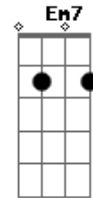

© ukulele-chords.com