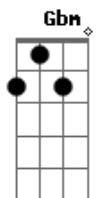

© ukulele-chords.com