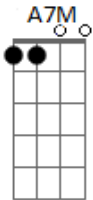

© ukulele-chords.com