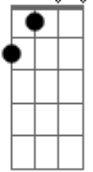

Della Reese - Put On A Happy Face

Tom: A

Intro: A Gb7 D7M E7 A Gb7 D7M E7

A Gb7 D7M E7
Gray skies are gonna clear up, put on a happy face
A Gb7 Bm7 Fdim
Wipe off the clouds and cheer up, put on a happy face
Db7 Gb7 Bm7 E7 A A7
Take off that gloomy mask of tragedy it's not your style
Db7 Gb7 D Fdim

You'd look so good that you'd be glad that you decided to smile

A Gb7 D E7
Pick out a pleasant outlook, stick out that nobel chin
A Gb7 Bm7 Fdim
Wipe off that full-of-doubt look, slap on a happy grin
D Cdim A E7 Gb7
Spread sunshine all over the place
D E7 Db7 Gb7
And just put on a happy, put on a happy
D E7 Fdim A
Put on a happy face

Acordes

© ukulele-chords.com

A

© ukulele-chords.com

© ukulele-chords.com

© ukulele-chords.com

© ukulele-chords.com

© ukulele-chords.com

© ukulele-chords.com

© ukulele-chords.com