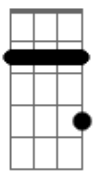

Della Reese - Put On A Happy Face

Tom: A

Intro: A Gb7 D7M E7 A Gb7 D7M E7

A Gb7 D7M E7
Gray skies are gonna clear up, put on a happy face
A Gb7 Bm7 Fdim
Wipe off the clouds and cheer up, put on a happy face
Db7 Gb7 Bm7 E7 A A7
Take off that gloomy mask of tragedy it's not your style
Db7 Gb7 D Fdim

You'd look so good that you'd be glad that you decided to smile

A Gb7 D E7
Pick out a pleasant outlook, stick out that nobel chin
A Gb7 Bm7 Fdim
Wipe off that full-of-doubt look, slap on a happy grin
D Cdim A E7 Gb7
Spread sunshine all over the place
D E7 Db7 Gb7
And just put on a happy, put on a happy
D E7 Fdim A
Put on a happy face

Acordes

D7M