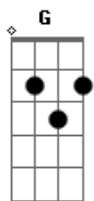

© ukulele-chords.com