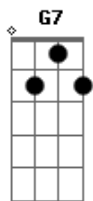

© ukulele-chords.com