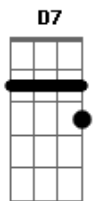

© ukulele-chords.com