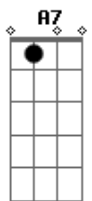

© ukulele-chords.com