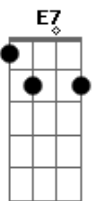

© ukulele-chords.com