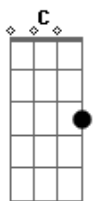

Della Reese - My Melancholy Baby

Tom: C

Intro: d.: F Cdim C A7 Dm7 G7 C G7

C A7
Come to me, my melancholy baby
Dm A7 Dm
Cuddle up and don't be blue
G D7 G7
All your fears are foolish fancies, maybe
C D7 G G7
You know dear, that I'm in love with you.
C A7
Every cloud must have a silver lining
Dm A7 Dm
A wait until the sun shines through
F Cdim C E7 A7
Smile my honey dear, while I kiss away each tear
Dm7 G7 C G7
Or else I shall be melancholy too

C A7
Come to me, my melancholy baby
Dm A7 Dm
Cuddle up and don't be blue
G D7 G7
All your fears are foolish fancies, maybe
C D7 G G7
You know dear, that I'm in love with you.
C A7
Every cloud must have a silver lining
Dm A7 Dm
A wait until the sun shines through
F Cdim C E7 A7
Smile my honey dear, while I kiss away each tear
Dm7 G7 C C7
Or else I shall be melancholy too
F Cdim C E7 A7
Smile my honey dear, while I kiss away each tear
Dm7 G7 C F C
Or else I shall be melancholy too

Acordes

© ukulele-chords.com