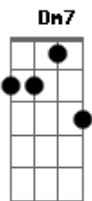

© ukulele-chords.com