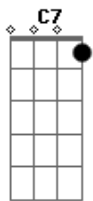

© ukulele-chords.com