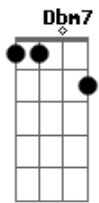

© ukulele-chords.com