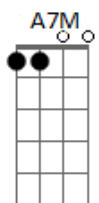

Della Reese - Have You Ever Been Lonely

Tom: A

A E7 A Cdim A
Have you ever been lonely
Gb7 Edim E7
Have you ever been blue
E7 Edim E E7 E7 Fdim A A7M A7
Have you ever loved some one just as I love you
G A7 D D Fdim D A
Can't you see I'm sorry for each mistake I've made
Fdim E B7
Can't you see I've changed, dear
E E7M E7
Can't you see I've paid
A E7 A Cdim A Gb7 Edim E7
Be a little forgiving, take me back in your heart
E7 Edim E E7 E7 Cdim Gb7
How can I go on living now that we're apart

Fdim D D7M Bm7 E7
If you knew what I've been through
A Dbm7 Gb7
You would know why I ask you
Edim E E7 Bm7
Have you ever been lonely
E E7 A D A
Have you ever been blue
Interlude: A E7 A Cdim A Gb7 Edim E7 Edim E E7 E7 Fdim A A7M
A7 G A7 D Fdim D A Fdim E B7 E E7M E7
Fdim D D7M Bm7 E7
If you knew what I've been through
A Dbm7 Gb7
You would know why I ask you
Edim E E7 Bm7
Have you ever been lonely
E E7 A D A
Have you ever been blue

Acordes

© ukulele-chords.com