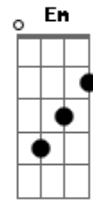

ukulele-chords.com