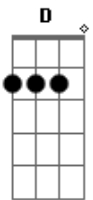

ukulele-chords.com