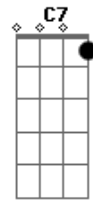

ukulele-chords.com