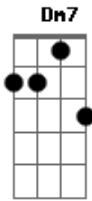

ukulele-chords.com