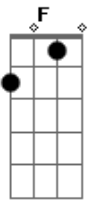

Della Reese - Always

Tom: C

C Gdim G7
Dm7 G7 C Fdim G7 Ev'rything went wrong and the whole day long, ad feel so blue
C Gdim G7
Dm7 G7 C C7 For the longest while, i'd forgot to smile, ten i met you
Em C7 B7
Em Gdim
Now that my blue days have passed, nw that i've found you at last melody
C G7 C I'll be loving you always, with a love that's true always
C C7 E
B7 E G7
When the things you planned need a helping hand, i will understand always, always
C C7 B7 Bb7 A7
Dm
Days may not be fair always, at's when i'll be there always
F Dm7 C D G7
C G7
Not for just an hour, not for just a day, not for just a year, but always

Interlude: C Gdim G7 Dm7 G7 C Fdim G7 C Gdim G7 Dm7 G7 C C7 Em
C7 B7 Em Gdim
C Gdim G7
Dm7 G7 C Fdim G7 Dreams will all come true growing old with you, and time will fly
C Gdim G7 Dm7
G7 C C7 Caring each day more than the day before, the spring rolls by.
Em C7 B7
Em Gdim
Then when the springtime has gone, then will my love linger on
C G7 C I'll be loving you always, with a love that's true always
C C7 E
B7 E G7
When the things you planned need a helping hand, i will understand always, always
C C7 B7 Bb7 A7
Dm
Days may not be fair always, at's when i'll be there always
F Dm7 C D G7
C
Not for just an hour, not for just a day, not for just a year, but always

Acordes

ukulele-chords.com