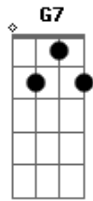

ukulele-chords.com