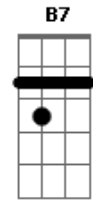

ukulele-chords.com