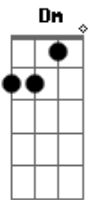

ukulele-chords.com