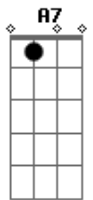

ukulele-chords.com