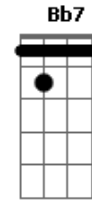

ukulele-chords.com