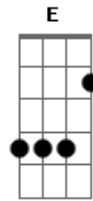

ukulele-chords.com