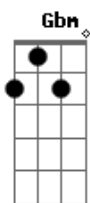

© ukulele-chords.com