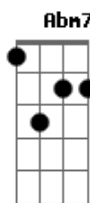

© ukulele-chords.com