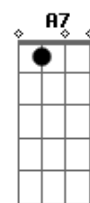

© ukulele-chords.com