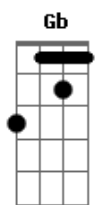

© ukulele-chords.com