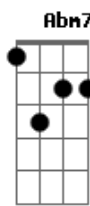

© ukulele-chords.com