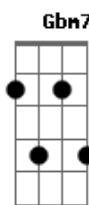

© ukulele-chords.com