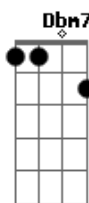

© ukulele-chords.com