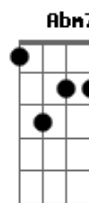

© ukulele-chords.com