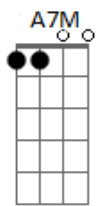

Della Reese - Almost Like Being In Love

Tom: A

Intro: **Dbm7 Gb7/13- Bm7 Gb7/13-**

Bm7 **E7**
What a day this has been
A **A7M** **Gbm**
What a rare mood I'm in
Bm7 **Bm7** **E7** **A** **A7M** **A7** **A7**
Why, it's almost like being in love
Bm7 **E7**
There's a smile on my face
A **A7M** **Gbm**
For the whole human race
Bm7 **Bm7** **E7** **A** **A7**
Why, it's almost like being in love

Bridge

Abm7 **Db7** **Gb** **Gb7**
All the music of life seems to be
Gbm7 **B7** **E7**
Like a bell that is ringing for me
Bm7 **E7**
And from the way that I feel
A **A7M** **Gbm**
When that bell starts to peel
Bm7 **E7**
I would swear I was falling
A **A7** **Gbm**
I could swear I was falling
Bm7 **Bm7** **Bm7** **E7** **A**
It's amost like being in love

Acordes

© ukulele-chords.com