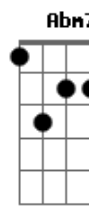

© ukulele-chords.com