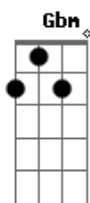

© ukulele-chords.com