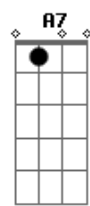

© ukulele-chords.com