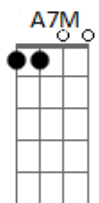

Della Reese - Almost Like Being In Love

Tom: A

Intro: **Dbm7 Gb7/13- Bm7 Gb7/13-**

Bm7 **E7**
What a day this has been
A **A7M** **Gbm**
What a rare mood I'm in
Bm7 **Bm7** **E7** **A** **A7M** **A7** **A7**
Why, it's almost like being in love
Bm7 **E7**
There's a smile on my face
A **A7M** **Gbm**
For the whole human race
Bm7 **Bm7** **E7** **A** **A7**
Why, it's almost like being in love

Bridge

Abm7 **Db7** **Gb** **Gb7**
All the music of life seems to be
Gbm7 **B7** **E7**
Like a bell that is ringing for me
Bm7 **E7**
And from the way that I feel
A **A7M** **Gbm**
When that bell starts to peel
Bm7 **E7**
I would swear I was falling
A **A7** **Gbm**
I could swear I was falling
Bm7 **Bm7** **Bm7** **E7** **A**
It's amost like being in love

Acordes

© ukulele-chords.com