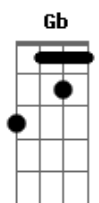

© ukulele-chords.com