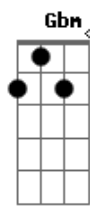

© ukulele-chords.com