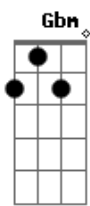

© ukulele-chords.com