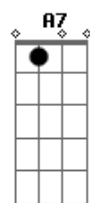

© ukulele-chords.com