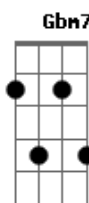

© ukulele-chords.com