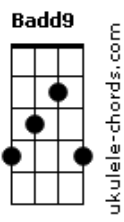

Delft - If You Only

tom:

Intro: E A ^{Em} Badd9

[Tab - Intro]

Parte 1 de 6

Parte 2 de 6

Parte 3 de 6

Parte 4 de 6

Parte 5 de 6

Parte 6 de 6

^E ^A
I really thought
^E ^A ^E ^A
That you would like to stay with me
^E ^A
Step by step
^E ^A ^{Badd9}
I fell in your lies now I can't leave

^{Em} ^A
If you only, knew what I'm felling
^B ^{Em}
Then you'd change your mind about it now
^A
If you only, knew what you're doing
^B ^C
Then you would never do this to me again
^D ^E
My lo____ve

[Riff 2]

Parte 1 de 2

Acordes

Parte 2 de 2

[Solo]

Parte 1 de 4

Parte 2 de 4

Parte 3 de 4