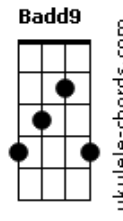

Delft - If You Only

tom:

Intro: E A ^{Em} Badd9

[Tab - Intro]

Parte 1 de 6

Parte 2 de 6

Parte 3 de 6

Parte 4 de 6

Parte 5 de 6

Parte 6 de 6

^E ^A
I really thought
^E ^A ^E ^A
That you would like to stay with me
^E ^A
Step by step
^E ^A ^{Badd9}
I fell in your lies now I can't leave

^{Em} ^A
If you only, knew what I'm felling
^B ^{Em}
Then you'd change your mind about it now
^A
If you only, knew what you're doing
^B ^C
Then you would never do this to me again
^D ^E
My lo____ve

[Riff 2]

Parte 1 de 2

Acordes

Parte 2 de 2

[Solo]

Parte 1 de 4

Parte 2 de 4

Parte 3 de 4