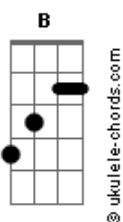

Delft - If You Only

tom:

Intro: E A ^{Em} Badd9

[Tab - Intro]

Parte 1 de 6

Parte 2 de 6

Parte 3 de 6

Parte 4 de 6

Parte 5 de 6

Parte 6 de 6

^E ^A
I really thought
^E ^A ^E ^A
That you would like to stay with me
^E ^A
Step by step
^E ^A ^{Badd9}
I fell in your lies now I can't leave

^{Em} ^A
If you only, knew what I'm felling
^B ^{Em}
Then you'd change your mind about it now
^A
If you only, knew what you're doing
^B ^C
Then you would never do this to me again
^D ^E
My lo____ve

[Riff 2]

Parte 1 de 2

Acordes

Parte 2 de 2

[Solo]

Parte 1 de 4

Parte 2 de 4

Parte 3 de 4