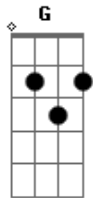

# Delegation - Oh Honey

Tom: **D**

(**G** **D**)  
 When I get lost, feel I've been crossed  
 She'll be my salvation  
 When I feel low, I've nowhere to go  
 She'll be my inspiration  
 Yeah, when my poor heart is breakin' apart  
 She'll put it back together  
 She ain't the kind to show off her mind  
 But talkin' of love she's clever, yeah

Makes me so proud to know her  
 High-steppin' dames with high-soundin' names  
 There ain't nothin' they could show her, yeah

**G** **D**  
 Oooooh...honey (My honey)  
 Oooooh...honey (Honey, honey)

**A** **Gb Gb**  
**G A**  
 Now I just wanna thank you, baby

**A** **Gb Gb**  
**G A**  
 For givin' me a brand new start

**A** **Gb Gb G**  
**A**  
 I was goin' down, you saved me

**A** **E E**  
**Gb G**  
 When you let me in your lovin' heart, yeah

**G** **D**  
 Oooooh...honey (Talkin' about you, honey)  
 Oooooh...honey (Honey)

**G** **D**  
 Oooooh...honey (Beautiful honey)  
 Oooooh...honey (You make me feel so proud, so proud, baby)

**G** **D**  
 Oooooh...honey (I'm proud of my baby, yeah)  
 Oooooh...honey