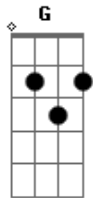

Delegation - Oh Honey

Tom: **D**

(**G** **D**)
 When I get lost, feel I've been crossed
 She'll be my salvation
 When I feel low, I've nowhere to go
 She'll be my inspiration
 Yeah, when my poor heart is breakin' apart
 She'll put it back together
 She ain't the kind to show off her mind
 But talkin' of love she's clever, yeah

Makes me so proud to know her
 High-steppin' dames with high-soundin' names
 There ain't nothin' they could show her, yeah

G **D**
 Oooooh...honey (My honey)
 Oooooh...honey (Honey, honey)

A **Gb Gb**
G A
 Now I just wanna thank you, baby

A **Gb Gb**
G A
 For givin' me a brand new start

A **Gb Gb G**
A
 I was goin' down, you saved me

A **E E**
Gb G
 When you let me in your lovin' heart, yeah

G **D**
 Oooooh...honey (Talkin' about you, honey)
 Oooooh...honey (Honey)

G **D**
 Oooooh...honey (Beautiful honey)
 Oooooh...honey (You make me feel so proud, so proud, baby)

G **D**
 Oooooh...honey (I'm proud of my baby, yeah)
 Oooooh...honey

Acordes

© ukulele-chords.com

© ukulele-chords.com