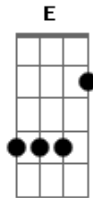

© ukulele-chords.com