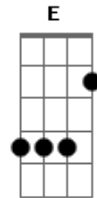

© ukulele-chords.com