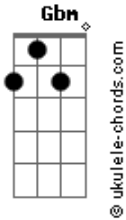

Deidre & The Dark - Which Way

tom:

Intro: Em A
Em A

Em
I don't care which road we take
A
I'll go as long as I have you right by my side
Em
A
I will go along

G Gbm
You can lead the way, you can pick the day
F G Bm
I will go where you do

Em G
We can, we can begin again
D A
We can, we can begin again
Em G
Taking our time to do it right
D A
'Cause I won't waste another night

(Em A)
(Em A)

Em
Take me to the place we met
A
So I can take a picture and never forget
Em
A

Acordes

How we were that day

G Gbm
You can lead the way, you can pick the day
F G Bm
I will go where you do

Em G
We can, we can begin again
D A
We can, we can begin again
Em G
Taking our time to do it right
D A
'Cause I won't waste a night

G
Oh, and for the first time
D
I am in the right place at the right time
Em Bm A
And I'll be staying here as long as I can

G
Oh, and baby this time
D
I'll be in the right place for a long time

Em Bm A
And I'll be staying here, staying here

(Em A Em A)
(Em A Em A)