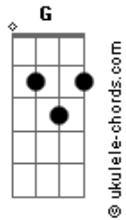

Deidre & The Dark - Which Way

tom:

Intro: Em A
Em A

Em
I don't care which road we take
A
I'll go as long as I have you right by my side
Em
A
I will go along

G Gbm
You can lead the way, you can pick the day
F G Bm
I will go where you do

Em G
We can, we can begin again
D A
We can, we can begin again
Em G
Taking our time to do it right
D A
'Cause I won't waste another night

(Em A)
(Em A)

Em
Take me to the place we met
A
So I can take a picture and never forget
Em
A

Acordes

How we were that day

G Gbm
You can lead the way, you can pick the day
F G Bm
I will go where you do

Em G
We can, we can begin again
D A
We can, we can begin again
Em G
Taking our time to do it right
D A
'Cause I won't waste a night

G
Oh, and for the first time
D
I am in the right place at the right time
Em Bm A
And I'll be staying here as long as I can

G
Oh, and baby this time
D
I'll be in the right place for a long time

Em Bm A
And I'll be staying here, staying here

(Em A Em A)
(Em A Em A)