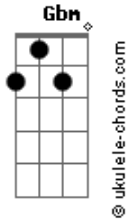

Deidre & The Dark - Which Way

tom:

Intro: Em A
Em A

Em
I don't care which road we take
A
I'll go as long as I have you right by my side
Em
A
I will go along

G Gbm
You can lead the way, you can pick the day
F G Bm
I will go where you do

Em G
We can, we can begin again
D A
We can, we can begin again
Em G
Taking our time to do it right
D A
'Cause I won't waste another night

(Em A)
(Em A)

Em
Take me to the place we met
A
So I can take a picture and never forget
Em
A

Acordes

How we were that day

G Gbm
You can lead the way, you can pick the day
F G Bm
I will go where you do

Em G
We can, we can begin again
D A
We can, we can begin again
Em G
Taking our time to do it right
D A
'Cause I won't waste a night

G
Oh, and for the first time
D
I am in the right place at the right time
Em Bm A
And I'll be staying here as long as I can

G
Oh, and baby this time
D
I'll be in the right place for a long time

Em Bm A
And I'll be staying here, staying here

(Em A Em A)
(Em A Em A)