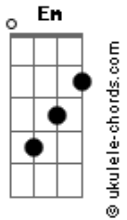

Deidre & The Dark - Which Way

tom:

Intro: Em A
Em A

Em
I don't care which road we take
A
I'll go as long as I have you right by my side
Em
A
I will go along

G Gbm
You can lead the way, you can pick the day
F G Bm
I will go where you do

Em G
We can, we can begin again
D A
We can, we can begin again
Em G
Taking our time to do it right
D A
'Cause I won't waste another night

(Em A)
(Em A)

Em
Take me to the place we met
A
So I can take a picture and never forget
Em
A

Acordes

How we were that day

G Gbm
You can lead the way, you can pick the day
F G Bm
I will go where you do

Em G
We can, we can begin again
D A
We can, we can begin again
Em G
Taking our time to do it right
D A
'Cause I won't waste a night

G
Oh, and for the first time
D
I am in the right place at the right time
Em Bm A
And I'll be staying here as long as I can

G
Oh, and baby this time
D
I'll be in the right place for a long time

Em Bm A
And I'll be staying here, staying here

(Em A Em A)
(Em A Em A)