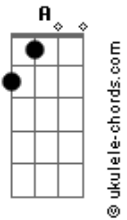

Deidre & The Dark - Which Way

tom:

Intro: Em A
Em A

Em
I don't care which road we take
A
I'll go as long as I have you right by my side
Em
A
I will go along

G Gbm
You can lead the way, you can pick the day
F G Bm
I will go where you do

Em G
We can, we can begin again
D A
We can, we can begin again
Em G
Taking our time to do it right
D A
'Cause I won't waste another night

(Em A)
(Em A)

Em
Take me to the place we met
A
So I can take a picture and never forget
Em
A

Acordes

How we were that day

G Gbm
You can lead the way, you can pick the day
F G Bm
I will go where you do

Em G
We can, we can begin again
D A
We can, we can begin again
Em G
Taking our time to do it right
D A
'Cause I won't waste a night

G
Oh, and for the first time
D
I am in the right place at the right time
Em Bm A
And I'll be staying here as long as I can

G
Oh, and baby this time
D
I'll be in the right place for a long time

Em Bm A
And I'll be staying here, staying here

(Em A Em A)
(Em A Em A)