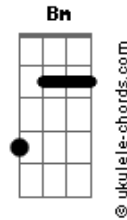

Deidre & The Dark - Which Way

tom:

Intro: Em A
Em A

Em
I don't care which road we take
A
I'll go as long as I have you right by my side
Em
A
I will go along

G Gbm
You can lead the way, you can pick the day
F G Bm
I will go where you do

Em G
We can, we can begin again
D A
We can, we can begin again
Em G
Taking our time to do it right
D A
'Cause I won't waste another night

(Em A)
(Em A)

Em
Take me to the place we met
A
So I can take a picture and never forget
Em
A

Acordes

How we were that day

G Gbm
You can lead the way, you can pick the day
F G Bm
I will go where you do

Em G
We can, we can begin again
D A
We can, we can begin again
Em G
Taking our time to do it right
D A
'Cause I won't waste a night

G
Oh, and for the first time
D
I am in the right place at the right time
Em Bm A
And I'll be staying here as long as I can

G
Oh, and baby this time
D
I'll be in the right place for a long time

Em Bm A
And I'll be staying here, staying here

(Em A Em A)
(Em A Em A)