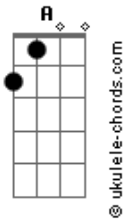

Deidre & The Dark - Which Way

tom:

Intro: Em A
Em A

Em
I don't care which road we take
A
I'll go as long as I have you right by my side
Em
A
I will go along

G Gbm
You can lead the way, you can pick the day
F G Bm
I will go where you do

Em G
We can, we can begin again
D A
We can, we can begin again
Em G
Taking our time to do it right
D A
'Cause I won't waste another night

(Em A)
(Em A)

Em
Take me to the place we met
A
So I can take a picture and never forget
Em
A

Acordes

How we were that day

G Gbm
You can lead the way, you can pick the day
F G Bm
I will go where you do

Em G
We can, we can begin again
D A
We can, we can begin again
Em G
Taking our time to do it right
D A
'Cause I won't waste a night

G
Oh, and for the first time
D
I am in the right place at the right time
Em Bm A
And I'll be staying here as long as I can

G
Oh, and baby this time
D
I'll be in the right place for a long time

Em Bm A
And I'll be staying here, staying here

(Em A Em A)
(Em A Em A)