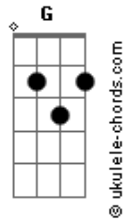

Deidre & The Dark - Which Way

tom:

Intro: Em A
Em A

Em
I don't care which road we take
A
I'll go as long as I have you right by my side
Em
A
I will go along

G Gbm
You can lead the way, you can pick the day
F G Bm
I will go where you do

Em G
We can, we can begin again
D A
We can, we can begin again
Em G
Taking our time to do it right
D A
'Cause I won't waste another night

(Em A)
(Em A)

Em
Take me to the place we met
A
So I can take a picture and never forget
Em
A

Acordes

How we were that day

G Gbm
You can lead the way, you can pick the day
F G Bm
I will go where you do

Em G
We can, we can begin again
D A
We can, we can begin again
Em G
Taking our time to do it right
D A
'Cause I won't waste a night

G
Oh, and for the first time
D
I am in the right place at the right time
Em Bm A
And I'll be staying here as long as I can

G
Oh, and baby this time
D
I'll be in the right place for a long time

Em Bm A
And I'll be staying here, staying here

(Em A Em A)
(Em A Em A)