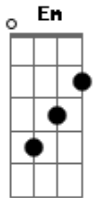

Deidre & The Dark - Which Way

tom:

Intro: Em A Em A

Em
I don't care which road we take
A
I'll go as long as I have you right by my side
Em
A
I will go along

G Gbm
You can lead the way, you can pick the day
F G Bm
I will go where you do

Em G
We can, we can begin again
D A
We can, we can begin again
Em G
Taking our time to do it right
D A
'Cause I won't waste another night

(Em A)
(Em A)

Em
Take me to the place we met
A
So I can take a picture and never forget
Em
A

How we were that day

G Gbm
You can lead the way, you can pick the day
F G Bm
I will go where you do

Em G
We can, we can begin again
D A
We can, we can begin again
Em G
Taking our time to do it right
D A
'Cause I won't waste a night

G
Oh, and for the first time
D
I am in the right place at the right time
Em Bm A
And I'll be staying here as long as I can

G
Oh, and baby this time
D
I'll be in the right place for a long time

Em Bm A
And I'll be staying here, staying here

(Em A Em A)
(Em A Em A)

Acordes

© ukulele-chords.com