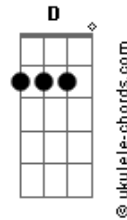

Deidre & The Dark - Which Way

tom:

Intro: Em A
Em A

Em
I don't care which road we take
A
I'll go as long as I have you right by my side
Em
A
I will go along

G Gbm
You can lead the way, you can pick the day
F G Bm
I will go where you do

Em G
We can, we can begin again
D A
We can, we can begin again
Em G
Taking our time to do it right
D A
'Cause I won't waste another night

(Em A)
(Em A)

Em
Take me to the place we met
A
So I can take a picture and never forget
Em
A

Acordes

How we were that day

G Gbm
You can lead the way, you can pick the day
F G Bm
I will go where you do

Em G
We can, we can begin again
D A
We can, we can begin again
Em G
Taking our time to do it right
D A
'Cause I won't waste a night

G
Oh, and for the first time
D
I am in the right place at the right time
Em Bm A
And I'll be staying here as long as I can

G
Oh, and baby this time
D
I'll be in the right place for a long time

Em Bm A
And I'll be staying here, staying here

(Em A Em A)
(Em A Em A)