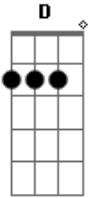

© ukulele-chords.com