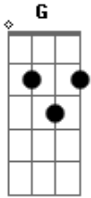

Deftones - Street carp

Tom: **G**

tuning= CGCFAD

Intro:

riff 1 - verse

riff 2 - chorus

riff 3 - 3rd and 4th verse

as the song ends play this riff with your pick at the bottom of the string

repeat riffs as necessary

Acordes

© ukulele-chords.com