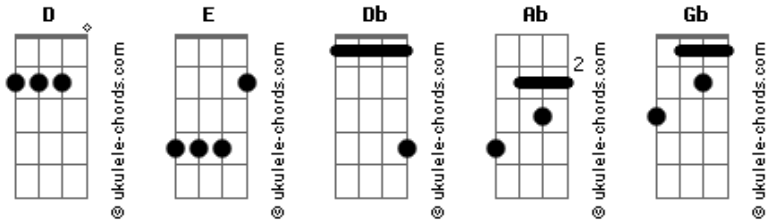

Deftones - Lhabia

ALBUM: AROUND THE FUR
TRANSCRIBED BY

Different tuning

E drops down 1 and a 1/2 steps to **Db**
A drops down 1/2 a step to **Ab**
D drops down 1/2 a step to **Db**
G drops down 1/2 a step to **Gb**

Very easy song!!!

VERSE

Gb|-----

Db|-----

Ab|-----

Db|0-2-2-2-0-2-2-2-0-2-2-2-2-----
-0-2-2-2-0-2-2-2-0-2-2-2-2-0-0-0

PRE-CHORUS

Gb|-----
Db|-----
Ab|-----

Acordes

Db|4-6-6-6-6-6-7-2

CHORUS

Gb|-----
Db|-----
Ab|-----
Db|7-7-7-7-7-7-7-6-6-6-6-6-6-6-2-0-0

HERE'S HOW IT GOES

VERSEx8

PRE-CHORUSx4

VERSEx6

PRE-CHORUSx8

CHORUSx3

PRE-CHORUSx4

VERSEx4

PRE-CHORUSx8

CHORUSx1