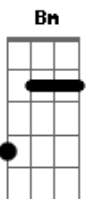

© ukulele-chords.com