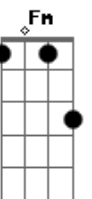

© ukulele-chords.com