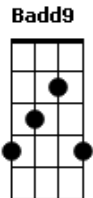

© ukulele-chords.com

The Earth will see our eyes

Em Em7

Don't blink tonight

[Refrão]

D C Bm G F Bm

I, I really wish these snakes were your arms

D C Bm G F

I, I really wish you'd make up your mind

(Fm A C)

(Fm A C)

(Fm A C)

(Fm A C)

(Fm A C)

(Fm A C)

[Refrão]

D C Bm G F Bm

I, I really wish these snakes were your arms

D C Bm G F

I, I really wish you'd make up your mind

[Final] Fm A C

Fm A C

Fm A C

Fm A C