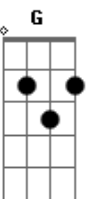

© ukulele-chords.com