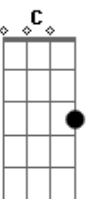

© ukulele-chords.com