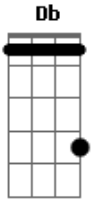

Deftones - Change (in the house of flies)

Tom: **Db**

"it's like you never"

Tuning - "Drop C" - CGCFAD
... = repeat

bass line:

--- --

--8-- = staccato

Breakdown:

Listen for Exact Strum

"I look at the cross..."

Verse:

Let low notes ring

bass line   last time

bass line:

let ring...

Chorus:

"I watched a change..."

"I watched you change..."

bass line:

2nd Guitar (Chino)   these are all 10's not 1's and 0's

"and you feel alive..."

bass line

bass line:

these are 12's and 10's not 1's & 2's   these are 1's

2nd Chorus:

repeat riffs as necessary

Acordes

© ukulele-chords.com