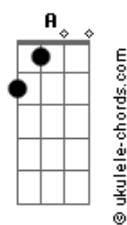

Deftones - Be quiet and drive

tom:
 Bb (forma dos acordes no tom de A)
 Capotraste na 1ª casa
 Intro: C7M G7M C7M G7M
 C7M Am C7M Am
 C7M Am C7M Am

[Primeira Parte]

C7M Am C7M Am
 This town don't feel mine
 C7M Am C7M Am
 Fa--st to get away
 Far!
 (C7M Am C7M Am)

[Segunda Parte]

C7M Am C7M Am
 I dres--sed you in her clothes
 C7M Am C7M Am
 So dri--ve me far

[Refrão]

(C7M G7M)

G7M C7M
 Away
 G7M C7M
 Away
 G7M C7M
 Away!

(C7M Am C7M Am)

[Terceira Parte]

Acordes