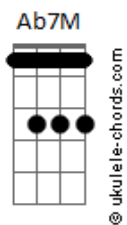

Deftones - Be quiet and drive

tom:
Bb (forma dos acordes no tom de A)
Capotraste na 1ª casa
Intro: C7M G7M C7M G7M
          C7M Am C7M Am
          C7M Am C7M Am

[Primeira Parte]

C7M Am C7M Am
This town don't feel mine
C7M Am C7M Am
Fa--st to get away
Far!

(C7M Am C7M Am)

[Segunda Parte]

C7M Am C7M Am
I dres--sed you in her clothes
C7M Am C7M Am
So dri--ve me far

[Refrão]

(C7M G7M)

G7M C7M
Away
G7M C7M
Away
G7M C7M
Away!

(C7M Am C7M Am)

[Terceira Parte]

Acordes

C7M Am C7M Am
It fe--els go--od to know you're all
Mine
C7M Am C7M Am
Now dri--ve me far

[Refrão]

(G7M C7M)

G7M C7M
Away
G7M C7M
Away
G7M C7M
Away!

[Final]

C7M
Far (away)
A C7M
I don't care where, just far! (Away)
A C7M
I don't care where, just far! (Away)
A C7M
I don't care where, just far! (Away)
And I don't care!

[Final] C7M G7M C7M G7M C7M
          G7M G7M Ab7M
          C7M G7M C7M G7M C7M
          G7M G7M Ab7M
          C7M G7M C7M G7M C7M
          G7M G7M Ab7M
          C7M G7M C7M G7M C7M
          G7M G7M Ab7M