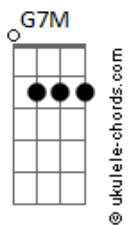

Deftones - Be quiet and drive

tom:
 Bb (forma dos acordes no tom de A)
 Capotraste na 1ª casa
 Intro: C7M G7M C7M G7M
 C7M Am C7M Am
 C7M Am C7M Am

[Primeira Parte]

C7M Am C7M Am
 This town don't feel mine
 C7M Am C7M Am
 Fa--st to get away
 Far!
 (C7M Am C7M Am)

[Segunda Parte]

C7M Am C7M Am
 I dres--sed you in her clothes
 C7M Am C7M Am
 So dri--ve me far

[Refrão]

(C7M G7M)

G7M C7M
 Away
 G7M C7M
 Away
 G7M C7M
 Away!

(C7M Am C7M Am)

[Terceira Parte]

Acordes