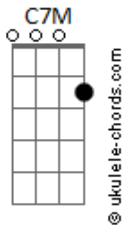

Deftones - Be quiet and drive

tom:
 Bb (forma dos acordes no tom de A)
 Capotraste na 1ª casa
 Intro: C7M G7M C7M G7M
 C7M Am C7M Am
 C7M Am C7M Am

[Primeira Parte]

C7M Am C7M Am
 This town don't feel mine
 C7M Am C7M Am
 Fa--st to get away
 Far!
 (C7M Am C7M Am)

[Segunda Parte]

C7M Am C7M Am
 I dres--sed you in her clothes
 C7M Am C7M Am
 So dri--ve me far

[Refrão]

(C7M G7M)

G7M C7M
 Away
 G7M C7M
 Away
 G7M C7M
 Away!

(C7M Am C7M Am)

[Terceira Parte]

Acordes