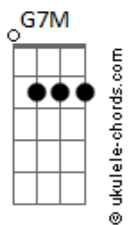

Deftones - Be quiet and drive

tom:
Bb (forma dos acordes no tom de A)
Capotraste na 1ª casa
Intro: C7M G7M C7M G7M
          C7M Am C7M Am
          C7M Am C7M Am

[Primeira Parte]

C7M Am C7M Am
This town don't feel mine
C7M Am C7M Am
Fa--st to get away
Far!

(C7M Am C7M Am)

[Segunda Parte]

C7M Am C7M Am
I dres--sed you in her clothes
C7M Am C7M Am
So dri--ve me far

[Refrão]

(C7M G7M)

G7M C7M
Away
G7M C7M
Away
G7M C7M
Away!

(C7M Am C7M Am)

[Terceira Parte]

Acordes

C7M Am C7M Am
It fe--els go--od to know you're all
Mine
C7M Am C7M Am
Now dri--ve me far

[Refrão]

(G7M C7M)

G7M C7M
Away
G7M C7M
Away
G7M C7M
Away!

[Final]

C7M
Far (away)
A C7M
I don't care where, just far! (Away)
A C7M
I don't care where, just far! (Away)
A C7M
I don't care where, just far! (Away)
And I don't care!

[Final] C7M G7M C7M G7M C7M
          G7M G7M Ab7M
          C7M G7M C7M G7M C7M
          G7M G7M Ab7M
          C7M G7M C7M G7M C7M
          G7M G7M Ab7M
          C7M G7M C7M G7M C7M
          G7M G7M Ab7M