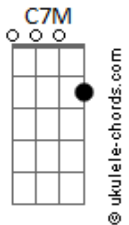

Deftones - Be quiet and drive

tom:
Bb (forma dos acordes no tom de A)
Capotraste na 1ª casa
Intro: C7M G7M C7M G7M
          C7M Am C7M Am
          C7M Am C7M Am

[Primeira Parte]

C7M Am C7M Am
This town don't feel mine
C7M Am C7M Am
Fa--st to get away
Far!

(C7M Am C7M Am)

[Segunda Parte]

C7M Am C7M Am
I dres--sed you in her clothes
C7M Am C7M Am
So dri--ve me far

[Refrão]

(C7M G7M)

G7M C7M
Away
G7M C7M
Away
G7M C7M
Away!

(C7M Am C7M Am)

[Terceira Parte]

Acordes

C7M Am C7M Am
It fe--els go--od to know you're all
Mine
C7M Am C7M Am
Now dri--ve me far

[Refrão]

(G7M C7M)

G7M C7M
Away
G7M C7M
Away
G7M C7M
Away!

[Final]

C7M
Far (away)
A C7M
I don't care where, just far! (Away)
A C7M
I don't care where, just far! (Away)
A C7M
I don't care where, just far! (Away)
And I don't care!

[Final] C7M G7M C7M G7M C7M
          G7M G7M Ab7M
          C7M G7M C7M G7M C7M
          G7M G7M Ab7M
          C7M G7M C7M G7M C7M
          G7M G7M Ab7M
          C7M G7M C7M G7M C7M
          G7M G7M Ab7M