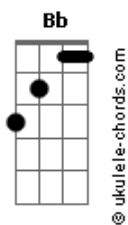

Deftones - Be quiet and drive

tom:
 Bb (forma dos acordes no tom de A)
 Capotraste na 1ª casa
 Intro: C7M G7M C7M G7M
 C7M Am C7M Am
 C7M Am C7M Am

[Primeira Parte]

C7M Am C7M Am
 This town don't feel mine
 C7M Am C7M Am
 Fa--st to get away
 Far!
 (C7M Am C7M Am)

[Segunda Parte]

C7M Am C7M Am
 I dres--sed you in her clothes
 C7M Am C7M Am
 So dri--ve me far

[Refrão]

(C7M G7M)

G7M C7M
 Away
 G7M C7M
 Away
 G7M C7M
 Away!

(C7M Am C7M Am)

[Terceira Parte]

Acordes