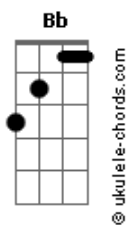

Deftones - Be quiet and drive

tom:
Bb (forma dos acordes no tom de A)
Capotraste na 1ª casa
Intro: C7M G7M C7M G7M
          C7M Am C7M Am
          C7M Am C7M Am

[Primeira Parte]

C7M Am C7M Am
This town don't feel mine
C7M Am C7M Am
Fa--st to get away
Far!

(C7M Am C7M Am)

[Segunda Parte]

C7M Am C7M Am
I dres--sed you in her clothes
C7M Am C7M Am
So dri--ve me far

[Refrão]

(C7M G7M)

G7M C7M
Away
G7M C7M
Away
G7M C7M
Away!

(C7M Am C7M Am)

[Terceira Parte]

Acordes

C7M Am C7M Am
It fe--els go--od to know you're all
Mine
C7M Am C7M Am
Now dri--ve me far

[Refrão]

(G7M C7M)

G7M C7M
Away
G7M C7M
Away
G7M C7M
Away!

[Final]

C7M
Far (away)
A C7M
I don't care where, just far! (Away)
A C7M
I don't care where, just far! (Away)
A C7M
I don't care where, just far! (Away)
And I don't care!

[Final] C7M G7M C7M G7M C7M
          G7M G7M Ab7M
          C7M G7M C7M G7M C7M
          G7M G7M Ab7M
          C7M G7M C7M G7M C7M
          G7M G7M Ab7M
          C7M G7M C7M G7M C7M
          G7M G7M Ab7M