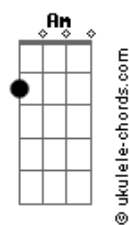

Deftones - Be quiet and drive

tom:
 Bb (forma dos acordes no tom de A)
 Capotraste na 1ª casa
 Intro: C7M G7M C7M G7M
 C7M Am C7M Am
 C7M Am C7M Am

[Primeira Parte]

C7M Am C7M Am
 This town don't feel mine
 C7M Am C7M Am
 Fa--st to get away
 Far!
 (C7M Am C7M Am)

[Segunda Parte]

C7M Am C7M Am
 I dres--sed you in her clothes
 C7M Am C7M Am
 So dri--ve me far

[Refrão]

(C7M G7M)

G7M C7M
 Away
 G7M C7M
 Away
 G7M C7M
 Away!

(C7M Am C7M Am)

[Terceira Parte]

Acordes