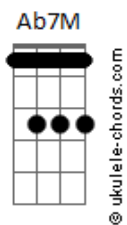

Deftones - Be quiet and drive

tom:
 Bb (forma dos acordes no tom de A)
 Capotraste na 1ª casa
 Intro: C7M G7M C7M G7M
 C7M Am C7M Am
 C7M Am C7M Am

[Primeira Parte]

C7M Am C7M Am
 This town don't feel mine
 C7M Am C7M Am
 Fa--st to get away
 Far!
 (C7M Am C7M Am)

[Segunda Parte]

C7M Am C7M Am
 I dres--sed you in her clothes
 C7M Am C7M Am
 So dri--ve me far

[Refrão]

(C7M G7M)

G7M C7M
 Away
 G7M C7M
 Away
 G7M C7M
 Away!

(C7M Am C7M Am)

[Terceira Parte]

Acordes