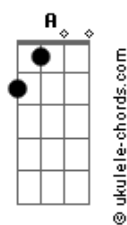

Deftones - Be quiet and drive

tom:
Bb (forma dos acordes no tom de A)
Capotraste na 1ª casa
Intro: C7M G7M C7M G7M
          C7M Am C7M Am
          C7M Am C7M Am

[Primeira Parte]

C7M Am C7M Am
This town don't feel mine
C7M Am C7M Am
Fa--st to get away
Far!

(C7M Am C7M Am)

[Segunda Parte]

C7M Am C7M Am
I dres--sed you in her clothes
C7M Am C7M Am
So dri--ve me far

[Refrão]

(C7M G7M)

G7M C7M
Away
G7M C7M
Away
G7M C7M
Away!

(C7M Am C7M Am)

[Terceira Parte]

Acordes

C7M Am C7M Am
It fe--els go--od to know you're all
Mine
C7M Am C7M Am
Now dri--ve me far

[Refrão]

(G7M C7M)

G7M C7M
Away
G7M C7M
Away
G7M C7M
Away!

[Final]

C7M
Far (away)
A C7M
I don't care where, just far! (Away)
A C7M
I don't care where, just far! (Away)
A C7M
I don't care where, just far! (Away)
And I don't care!

[Final] C7M G7M C7M G7M C7M
          G7M G7M Ab7M
          C7M G7M C7M G7M C7M
          G7M G7M Ab7M
          C7M G7M C7M G7M C7M
          G7M G7M Ab7M
          C7M G7M C7M G7M C7M
          G7M G7M Ab7M