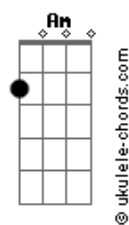

Deftones - Be quiet and drive

tom:
Bb (forma dos acordes no tom de A)
Capotraste na 1ª casa
Intro: C7M G7M C7M G7M
          C7M Am C7M Am
          C7M Am C7M Am

[Primeira Parte]

C7M Am C7M Am
This town don't feel mine
C7M Am C7M Am
Fa--st to get away
Far!

(C7M Am C7M Am)

[Segunda Parte]

C7M Am C7M Am
I dres--sed you in her clothes
C7M Am C7M Am
So dri--ve me far

[Refrão]

(C7M G7M)

G7M C7M
Away
G7M C7M
Away
G7M C7M
Away!

(C7M Am C7M Am)

[Terceira Parte]

Acordes

C7M Am C7M Am
It fe--els go--od to know you're all
Mine
C7M Am C7M Am
Now dri--ve me far

[Refrão]

(G7M C7M)

G7M C7M
Away
G7M C7M
Away
G7M C7M
Away!

[Final]

C7M
Far (away)
A C7M
I don't care where, just far! (Away)
A C7M
I don't care where, just far! (Away)
A C7M
I don't care where, just far! (Away)
And I don't care!

[Final] C7M G7M C7M G7M C7M
          G7M G7M Ab7M
          C7M G7M C7M G7M C7M
          G7M G7M Ab7M
          C7M G7M C7M G7M C7M
          G7M G7M Ab7M
          C7M G7M C7M G7M C7M
          G7M G7M Ab7M