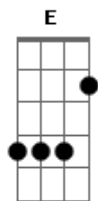

© ukulele-chords.com