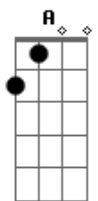

Def Leppard - Rock Brigade

Tom: **A**

- V = Palm mute
- / = Slide up
- \ = Slide down
- \ = Bend
- ~ = Vibrato
- = Hammer on/off

RIFF 'A'

RIFF 'B'

RIFF 'C'

RIFF 'D'
(THIS LINE 2 TIMES)

RIFF 'E'

(Riff 'A' 2 times)
(Riff 'A')
Well in the middle of the night
And the early morning light
You can hear them a million miles away
(Riff 'A')

They'll be banging on their drums
Banging on your door
Waving their flags telling you the score
(Riff 'B')

CHORUS: Watch out for the Rock Brigade
Oh no it's the Rock Brigade
Look out for the Rock Brigade
Leading you away, away

(Riff 'A')
So when they hit your town
You'd better get down I'm telling no lies to you mister
(Riff 'A')
'cause they live for rock 'n' roll
They'll try to steal your soul
Might even try to steal your sister

(Riff 'C')
CHORUS

(Riff 'D')
SOLO

(Riff 'A')
So in the middle of the night
Or the early morning light
If you hear them coming your way
(Riff 'A')
Well you'd better watch you step
Don't step out of line
'cause here they come one more time

(Riff 'E')
CHORUS
CHORUS

Acordes

© ukulele-chords.com