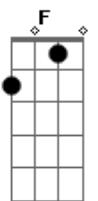

© ukulele-chords.com