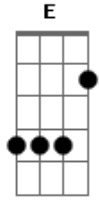

© ukulele-chords.com