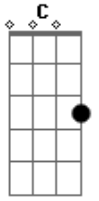

© ukulele-chords.com