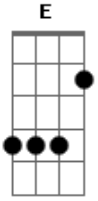

© ukulele-chords.com