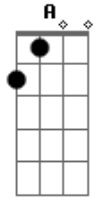

Def Leppard - Nine Lives

Tom: **A**

(phase

Riff Intro:

effect)

Riff **B** (fingerpick entire section)

(Riff **C** 2x)

(Riff **D** 2x)

(Riff **E**)

Riff **C** (2x)

Riff **F**:

Riff **D**

Riff **G**

Riff **E**

fingerpick remainder of solo

Acordes