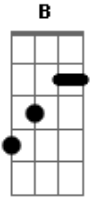

© ukulele-chords.com