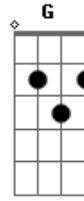

© ukulele-chords.com