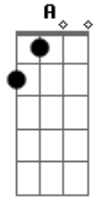

Def Leppard - Nine Lives

Tom: **A**

(phase

Riff Intro:

effect)

Riff **B** (fingerpick entire section)

(Riff **C** 2x)

(Riff **D** 2x)

(Riff **E**)

Riff **C** (2x)

Riff **F**:

Riff **D**

Riff **G**

Riff **E**

fingerpick remainder of solo

Acordes

© ukulele-chords.com