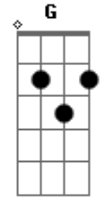

© ukulele-chords.com