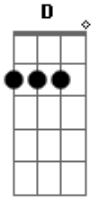

© ukulele-chords.com