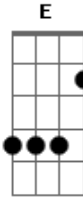

© ukulele-chords.com