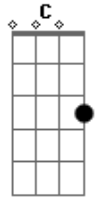

© ukulele-chords.com