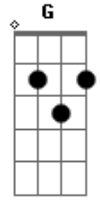

© ukulele-chords.com