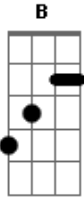

Def Leppard - Nine Lives

Tom: **A**

(phase

Riff Intro:

effect)

Riff **B** (fingerpick entire section)

(Riff **C** 2x)

(Riff **D** 2x)

(Riff **E**)

Riff **C** (2x)

Riff **F**:

Riff **D**

Riff **G**

Riff **E**

fingerpick remainder of solo

Acordes

© ukulele-chords.com

© ukulele-chords.com

© ukulele-chords.com

© ukulele-chords.com

© ukulele-chords.com

© ukulele-chords.com