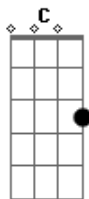

Def Leppard - Hysteria

Tom: D
Intro ;

in here

guitar 2 (during intro)

verse- play intro twice, then;

1 dist 1 clean

Chorus (actually starts on beat 3 of previous bar)

D D Cadd 9 I gotta know tonight,

D D G If your alone tonight
(part A)

D D C Can't stop this fellin,
(part A)

C G D Can't stop this fire.

Riff A:

End Riff A

repeat Riff A then;

Riff C -----|

1st time: repeat first half of intro with fig below, then same as first verse

Go back and play chorus, playing Riff A 4 times, and end with riff C

Outro;

Acordes

© ukulele-chords.com

© ukulele-chords.com

© ukulele-chords.com

© ukulele-chords.com