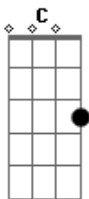

Def Leppard - Hysteria

Tom: D
Intro: ;

in here

guitar 2 (during intro)

verse- play intro twice, then;

1 dist 1 clean

Chorus (actually starts on beat 3 of previous bar)

D D Cadd 9 I gotta know tonight,

D D G If your alone tonight
(part A)

D D C Can't stop this fellin,
(part A)

C G D Can't stop this fire.

Riff A:

End Riff A

repeat Riff A then;

Riff C -----|

1st time: repeat first half of intro with fig below, then same as first verse

Go back and play chorus, playing Riff A 4 times, and end with riff C

Outro;

Acordes

© ukulele-chords.com

© ukulele-chords.com

© ukulele-chords.com

© ukulele-chords.com