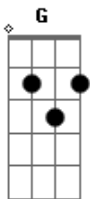

© ukulele-chords.com

© ukulele-chords.com