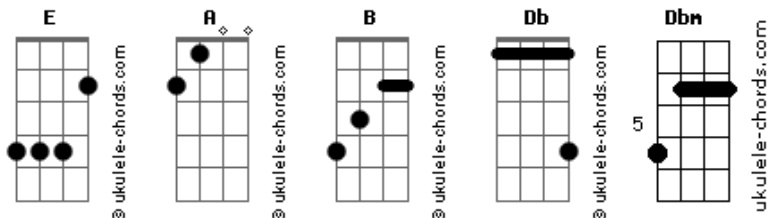

# Def Leppard - Have You Ever Needed Someone So Bad

Tom: E

Def Leppard - Have You Ever Needed Someone So Bad  
Submitted By: Grant Millar  
Intro:

E A  
Here I am, I'm in the wrong bed again  
E A  
It's a game I just can't win  
E A  
There you are breathin' soft on my skin, yeah  
E A  
Still you won't let me in , So come on

B A E  
Why save your kisses for a rainy day  
B A E  
Baby let the moment take your heart away  
Db A B  
Have you ever needed someone so bad, yeah  
E A  
Have you ever wanted someone you just couldn't have  
Dbm A  
Did you ever try so hard that your world just comes apart  
Dbm B A  
Have you ever needed someone so bad

## Acordes

Bridge intro instrumental

P H P

T~~~~~

(P=Pulloff,H=Hammer,T=Tremolo)

B  
Every dream I dream is like  
A  
Some kinda rash 'n' reckless scene  
B  
To give out such crazy love  
A  
You must be some kinda drug  
B  
And if my time don't ever come  
A  
For me you're still the one  
B B (B13= Barre B chord 2nd fret & add g# on e string)  
Damned if I don't, damned if I do  
A  
I gotta get a fix on you  
Db A B  
Have you ever needed someone so bad, yeah  
E A  
Have you ever wanted someone you just couldn't have  
Dbm A  
Did you ever try so hard that your world just comes apart

Bridge Riff  
Lyric: Every dream I dream is like, Some kinda rash 'n' reckless scene. etc