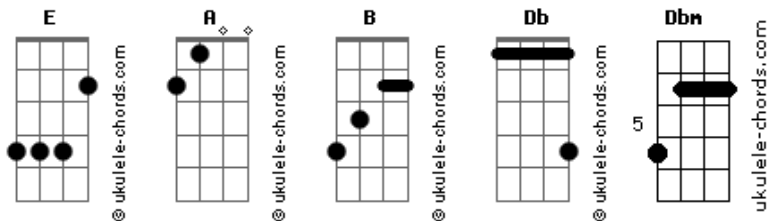

# Def Leppard - Have You Ever Needed Someone So Bad

Tom: E

Def Leppard - Have You Ever Needed Someone So Bad  
Submitted By: Grant Millar  
Intro:

E A  
Here I am, I'm in the wrong bed again  
E A  
It's a game I just can't win  
E A  
There you are breathin' soft on my skin, yeah  
E A  
Still you won't let me in , So come on

B A E  
Why save your kisses for a rainy day  
B A E  
Baby let the moment take your heart away  
Db A B  
Have you ever needed someone so bad, yeah  
E A  
Have you ever wanted someone you just couldn't have  
Dbm A  
Did you ever try so hard that your world just comes apart  
Dbm B A  
Have you ever needed someone so bad

## Acordes

Bridge intro instrumental

P H P

T~~~~~

(P=Pulloff,H=Hammer,T=Tremolo)

B  
Every dream I dream is like  
A  
Some kinda rash 'n' reckless scene  
B  
To give out such crazy love  
A  
You must be some kinda drug  
B  
And if my time don't ever come  
A  
For me you're still the one  
B B (B13= Barre B chord 2nd fret & add g# on e string)  
Damned if I don't, damned if I do  
A  
I gotta get a fix on you  
Db A B  
Have you ever needed someone so bad, yeah  
E A  
Have you ever wanted someone you just couldn't have  
Dbm A  
Did you ever try so hard that your world just comes apart

Bridge Riff  
Lyric: Every dream I dream is like, Some kinda rash 'n' reckless scene. etc