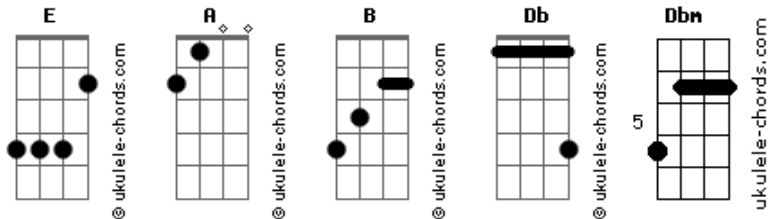

# Def Leppard - Have You Ever Needed Someone So Bad

Tom: E

Def Leppard - Have You Ever Needed Someone So Bad  
Submitted By: Grant Millar  
Intro:

E A  
Here I am, I'm in the wrong bed again  
E A  
It's a game I just can't win  
E A  
There you are breathin' soft on my skin, yeah  
E A  
Still you won't let me in , So come on

B A E  
Why save your kisses for a rainy day  
B A E  
Baby let the moment take your heart away  
Db A B  
Have you ever needed someone so bad, yeah  
E A  
Have you ever wanted someone you just couldn't have  
Dbm A  
Did you ever try so hard that your world just comes apart  
Dbm B A  
Have you ever needed someone so bad

## Acordes

Bridge intro instrumental

P H P

T~~~~~

(P=Pulloff,H=Hammer,T=Tremolo)

B  
Every dream I dream is like  
A  
Some kinda rash 'n' reckless scene  
B  
To give out such crazy love  
A  
You must be some kinda drug  
B  
And if my time don't ever come  
A  
For me you're still the one  
B B (B13= Barre B chord 2nd fret & add g# on e string)  
Damned if I don't, damned if I do  
A  
I gotta get a fix on you  
Db A B  
Have you ever needed someone so bad, yeah  
E A  
Have you ever wanted someone you just couldn't have  
Dbm A  
Did you ever try so hard that your world just comes apart

Bridge Riff  
Lyric: Every dream I dream is like, Some kinda rash 'n' reckless scene. etc