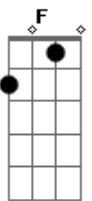

© ukulele-chords.com

© ukulele-chords.com