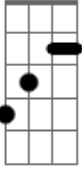

B

© ukulele-chords.com