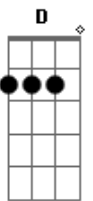

© ukulele-chords.com

© ukulele-chords.com