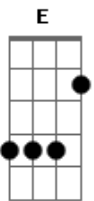

© ukulele-chords.com

© ukulele-chords.com