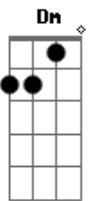

© ukulele-chords.com

© ukulele-chords.com