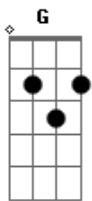

© ukulele-chords.com

© ukulele-chords.com