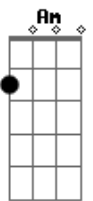

© ukulele-chords.com

© ukulele-chords.com