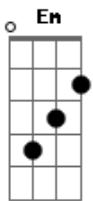

© ukulele-chords.com

© ukulele-chords.com