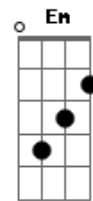

© ukulele-chords.com