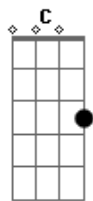

© ukulele-chords.com