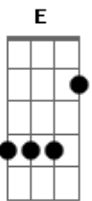

© ukulele-chords.com