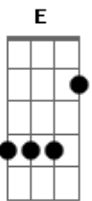

# Def Leppard - Everyday

Tom: G  
Intro: [For acoustic]

A E D Bm A E D  
Bm

## VERSE 1 [Acoustic]

I gave in A E when you gave out G D

You showed me the way to love A E

There ain't no doubt G D

Always together A[Fig.1] E and never apart D Bm

## CHORUS

Em C Em D  
Everyday without you in my heart

Em C D Em  
Everyday I'm fallin' apart

G C Em  
And I know you know I think about you

D

Everyday

## BRIDGE [Acoustic second electric]

Em A C  
Don't know what you got until it's gone