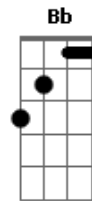

© ukulele-chords.com