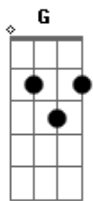

Def Leppard - Everyday

Tom: G
Intro: [For acoustic]

A E D Bm A E D
Bm

VERSE 1 [Acoustic]

I gave in A E when you gave out G D

You showed me the way to love A E

There ain't no doubt G D

Always together A[Fig.1] E and never apart D Bm

BRIDGE [Acoustic Second electric]

G
1. Disappeared, didn't say a word
2. Sleeping with the ghost of you

Bm
Slept right through, guess I never heard
Dying with or without you

C
Now I'm awake but I wish I was dreamin'
Don't wanna feel this way tomorrow

CHORUS

Em C Em D
Everyday without you in my heart

Em C D Em
Everyday I'm fallin' apart

G C Em
And I know you know I think about you

D

Everyday

VERSE 2 [Acoustic]

I woke up A E and you were gone G D

Just one night A E without you

Is too long D Bm

BRIDGE [Acoustic second electric]

Em A C
Don't know what you got until it's gone

SOLO [Acoustic second electric]

Em C Em D Em C Em D Em A D D

CHORUS [then,]

ENDING

D
Everyday
Outta my head all the days are confused

D7
Everyday
I'm lost but it's you that I don't wanna lose

Em Bb D
Everyday
We're torn 'til we're givin' ourselves to each other
Intro:

FIG 1

CHORUS [look familiar?!]

SOLO

Acordes

© ukulele-chords.com