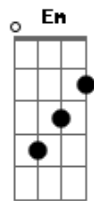

© ukulele-chords.com