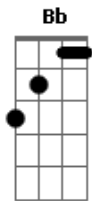

© ukulele-chords.com