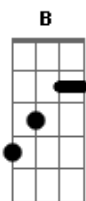

© ukulele-chords.com