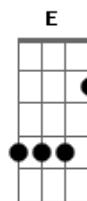

© ukulele-chords.com