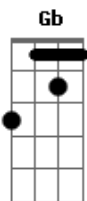

Acordes

© ukulele-chords.com

© ukulele-chords.com

© ukulele-chords.com

© ukulele-chords.com

© ukulele-chords.com

© ukulele-chords.com

© ukulele-chords.com

© ukulele-chords.com

© ukulele-chords.com

© ukulele-chords.com

© ukulele-chords.com