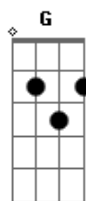

© ukulele-chords.com