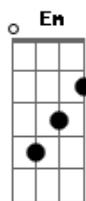

© ukulele-chords.com

© ukulele-chords.com