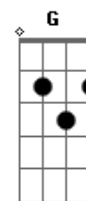

© ukulele-chords.com