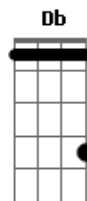

© ukulele-chords.com