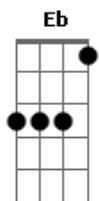

© ukulele-chords.com