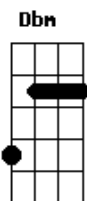

© ukulele-chords.com