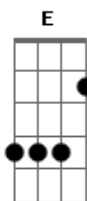

© ukulele-chords.com