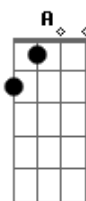

© ukulele-chords.com