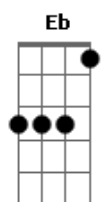

Acordes

© ukulele-chords.com

© ukulele-chords.com

© ukulele-chords.com

© ukulele-chords.com

© ukulele-chords.com

© ukulele-chords.com

© ukulele-chords.com

© ukulele-chords.com

© ukulele-chords.com

© ukulele-chords.com

© ukulele-chords.com