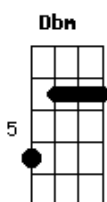

© ukulele-chords.com