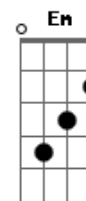

© ukulele-chords.com

© ukulele-chords.com