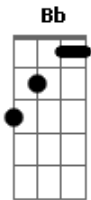

© ukulele-chords.com