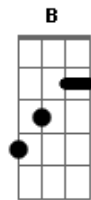

© ukulele-chords.com