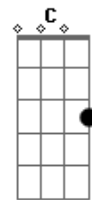

© ukulele-chords.com