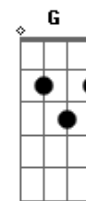

© ukulele-chords.com

© ukulele-chords.com