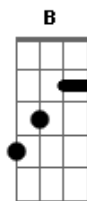

I gotta feel it in my blood whoa oh
 B Gb Db
 I need your touch don't need your love whoa oh
 B Gb E

And I want, and I need
 B A

And I lust, animal
 Gb E

And I want, and I need
 B A

And I lust, animal
 B A

(A Gb G)
 (G) 2x
 (G D E)
 (E) 2x

Solo: (Bb C Dm) 4x

I gotta feel it in my blood whoa oh
 B Gb Db

I need your touch don't need your love whoa oh
 Db B Gb Db

And I want, and I need
 Gb E

And I lust, animal
 B A

And I want, and I need
 Gb E

And I lust, animal
 B A

And I want, and I need
 Gb E

And I lust, animal
 B A

Take me, tame me
 Gb E

Make me your animal
 B A

Show me stroke me
 Gb E

Let me be your, animal
 B A

And I want (awn, awn), and I need (oh, oh, oh)
 Gb E

And I lust (animal), animal
 Db B A

Acordes

© ukulele-chords.com

© ukulele-chords.com

© ukulele-chords.com

© ukulele-chords.com

© ukulele-chords.com