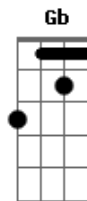

I gotta feel it in my blood whoa oh
 B Gb Db
 I need your touch don't need your love whoa oh
 B Gb E

And I want, and I need
 B A

And I lust, animal
 Gb E

And I want, and I need
 B A

And I lust, animal
 B A

(A Gb G)
 (G) 2x
 (G D E)
 (E) 2x

Solo: (Bb C Dm) 4x

I gotta feel it in my blood whoa oh
 B Gb Db

I need your touch don't need your love whoa oh
 Db B Gb Db

And I want, and I need
 Gb E

And I lust, animal
 B A

And I want, and I need
 Gb E

And I lust, animal
 B A

And I want, and I need
 Gb E

And I lust, animal
 B A

Take me, tame me
 Gb E

Make me your animal
 B A

Show me stroke me
 Gb E

Let me be your, animal
 B A

And I want (awn, awn), and I need (oh, oh, oh)
 Gb E

And I lust (animal), animal
 Db B A

Acordes

© ukulele-chords.com

© ukulele-chords.com

© ukulele-chords.com

© ukulele-chords.com

© ukulele-chords.com