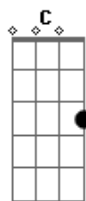

I gotta feel it in my blood whoa oh
 B Gb Db
 I need your touch don't need your love whoa oh
 B Gb E

And I want, and I need
 B A

And I lust, animal
 Gb E

And I want, and I need
 B A

And I lust, animal
 B A

(A Gb G)
 (G) 2x
 (G D E)
 (E) 2x

Solo: (Bb C Dm) 4x

I gotta feel it in my blood whoa oh
 B Gb Db

I need your touch don't need your love whoa oh
 Db B Gb Db

And I want, and I need
 Gb E

And I lust, animal
 B A

And I want, and I need
 Gb E

And I lust, animal
 B A

And I want, and I need
 Gb E

And I lust, animal
 B A

Take me, tame me
 Gb E

Make me your animal
 B A

Show me stroke me
 Gb E

Let me be your, animal
 B A

And I want (awn, awn), and I need (oh, oh, oh)
 Gb E

And I lust (animal), animal
 Db B A

Acordes

© ukulele-chords.com

© ukulele-chords.com

© ukulele-chords.com

© ukulele-chords.com

© ukulele-chords.com