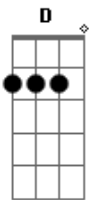

© ukulele-chords.com