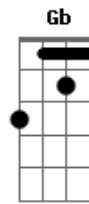

© ukulele-chords.com