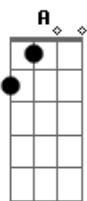

I gotta feel it in my blood whoa oh
 B Gb Db
 I need your touch don't need your love whoa oh
 B Gb

And I want, and I need
 Gb E

And I lust, animal
 B A

And I want, and I need
 Gb E

And I lust, animal
 B A

(A Gb G)
 (G) 2x
 (G D E)
 (E) 2x

Solo: (Bb C Dm) 4x

I gotta feel it in my blood whoa oh
 B Gb Db

I need your touch don't need your love whoa oh
 Db B Gb Db

And I want, and I need
 Gb E

And I lust, animal
 B A

And I want, and I need
 Gb E

And I lust, animal
 B A

And I want, and I need
 Gb E

And I lust, animal
 B A

Take me, tame me
 Gb E

Make me your animal
 B A

Show me stroke me
 Gb E

Let me be your, animal
 B A

And I want (awn, awn), and I need (oh, oh, oh)
 Gb E

And I lust (animal), animal
 Db B A

Acordes

© ukulele-chords.com

© ukulele-chords.com

© ukulele-chords.com

© ukulele-chords.com

© ukulele-chords.com