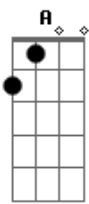

Def Leppard - Animal

Tom: A

Intro: Bb C Dm

A wild ride, over stony ground
Bb C Dm

Such a lust for life, the circus comes to town
Dm Bb C

We are the hungry ones, on a lightning raid
Dm Bb C

Just like a river runs, like a fire needs flame, I burn for you
Dm

I gotta feel it in my blood whoa oh
B Gb Db
I need your touch don't need your love whoa oh
B Gb E

And I want, and I need
B A
And I lust, animal
Gb E
And I want, and I need
B A
And I lust, animal

Cry wolf, given mouth to mouth
Bb C Dm

Like a movin' heartbeat, in the witching hour
Dm Bb C

I'm runnin' with the wind, a shadow in the dust
Dm Bb C

And like the drivin' rain, yeah, like the restless rust, I never sleep
Dm

I gotta feel it in my blood whoa oh
B Gb Db
I need your touch don't need your love whoa oh
B Gb

And I want, and I need
Gb E

And I lust, animal
B A

And I want, and I need
Gb E

And I lust, animal
B A

(A Gb G)
(G) 2x
(G D E)
(E) 2x

Solo: (Bb C Dm) 4x

I gotta feel it in my blood whoa oh
B Gb Db
I need your touch don't need your love whoa oh
B Gb E

And I want, and I need
B A
And I lust, animal
Gb E
And I want, and I need
B A
And I lust, animal

And I want, and I need
Gb E

And I lust, animal
B A

Take me, tame me
B A
Make me your animal
Gb E

Show me stroke me
B A
Let me be your, animal

And I want (awn, awn), and I need (oh, oh, oh)
B Gb E
And I lust (animal), animal
B A

Acordes