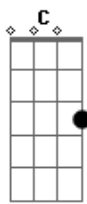

© ukulele-chords.com