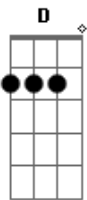

© ukulele-chords.com