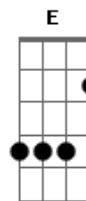

© ukulele-chords.com