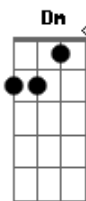

I gotta feel it in my blood whoa oh
 B Gb Db
 I need your touch don't need your love whoa oh
 B Gb E

And I want, and I need
 B A

And I lust, animal
 Gb E

And I want, and I need
 B A

And I lust, animal
 B A

(A Gb G)
 (G) 2x
 (G D E)
 (E) 2x

Solo: (Bb C Dm) 4x

I gotta feel it in my blood whoa oh
 B Gb Db

I need your touch don't need your love whoa oh
 Db B Gb Db

And I want, and I need
 Gb E

And I lust, animal
 B A

And I want, and I need
 Gb E

And I lust, animal
 B A

And I want, and I need
 Gb E

And I lust, animal
 B A

Take me, tame me
 Gb E

Make me your animal
 B A

Show me stroke me
 Gb E

Let me be your, animal
 B A

And I want (awn, awn), and I need (oh, oh, oh)
 Gb E

And I lust (animal), animal
 Db B A

Acordes

© ukulele-chords.com

© ukulele-chords.com

© ukulele-chords.com

© ukulele-chords.com

© ukulele-chords.com