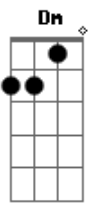

© ukulele-chords.com