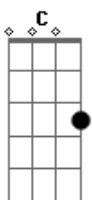

 And when the devil took my hand and said
 Come along with me
 (Em D C Em)
 There I was, wide awake and dreaming
 Em D C Em G Am
 Em D C Em G Am

Reaching out for something in the sky
 But I could not control that trembling feeling
 Everything I want is slipping by

 And then an angel took my hand and said
 Come along with me

Acordes

© ukulele-chords.com

© ukulele-chords.com

© ukulele-chords.com

© ukulele-chords.com

© ukulele-chords.com

© ukulele-chords.com