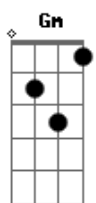

© ukulele-chords.com