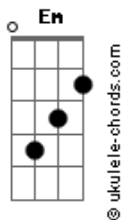

Deep Purple - Sail Away

tom:

Intro: Em D Em D G

Em D If you're driftin' on an empty ocean

Em D With no wind to fill your sail,

Em D The future, your horizon,

Em D It's like searchin' for the holy grail.

Em D You feel there's no tomorrow

Em D As you look into the water below.

Em D It's only your reflection

Em And you still ain't got no place to go.

B A G Time will show,

Em D C When, I don't know.

Am Em Sail away tomorrow,

Am Em Sailin' far away.

Am Em To find it steal or borrow.

G A B B A G D Em I'll be there someday yea-yea-yeah yea-ye-yeah.

Em D Oh, woman, i keep returnin

Em D To sing the same old song.

Em D The story's been told, now i'm gettin' old.

Em D Tell me, where do i belong?

Acordes

Em D Feel like i'm goin' to surrender,

Em D Hard times i've had enough.

Em D If i could find a place to hide my face,

Em I believe, i could get back up.

B A G Time will show,