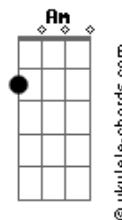

Deep Purple - Sail Away

tom:

Intro: Em D Em D G

Em D If you're driftin' on an empty ocean

Em D With no wind to fill your sail,

Em D The future, your horizon,

Em D It's like searchin' for the holy grail.

Em D You feel there's no tomorrow

Em D As you look into the water below.

Em D It's only your reflection

Em And you still ain't got no place to go.

B A G Time will show,

Em D C When, I don't know.

Am Em Sail away tomorrow,

Am Em Sailin' far away.

Am Em To find it steal or borrow.

G A B B A G D Em I'll be there someday yea-yea-yeah yea-ye-yeah.

Em D Oh, woman, i keep returnin

Em D To sing the same old song.

Em D The story's been told, now i'm gettin' old.

Em D Tell me, where do i belong?

Acordes

Em D Feel like i'm goin' to surrender,

Em D Hard times i've had enough.

Em D If i could find a place to hide my face,

Em I believe, i could get back up.

B A G Time will show,

Em D C When, I don't know.

Am Em Sail away tomorrow,

Am Em Sailin' far away.

Am Em To find it steal or borrow.

G A B B A G D Em I'll be there someday yea-yea-yeah yea-ye-yeah.

[Solo] Em D Em D B A G Em D C

Am Em Sail away tomorrow,

Am Em Sailin' far away.

Am Em To find it steal or borrow.

G A B B A G D I'll be there someday yea-yea-yeah yea-ye-yeah.

Am Em Sail away tomorrow,

Am Em Sailin' far away.

Am Em To find it steal or borrow.

G A B B A G D Em I'll be there someday yea-yea-yeah yea-ye-yeah.

Em D Em D