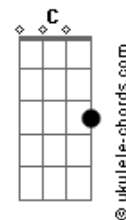

Em D As you look into the water below.

Em D It's only your reflection

Em And you still ain't got no place to go.

B A G Time will show,

Em D C When, I don't know.

Am Em Sail away tomorrow,

Am Em Sailin' far away.

Am Em To find it steal or borrow.

G A B B A G D Em I'll be there someday yea-yea-yeah yea-ye-yeah.

Em D Oh, woman, i keep returnin

Em D To sing the same old song.

Em D The story's been told, now i'm gettin' old.

Em D Tell me, where do i belong?

Acordes

Em D Feel like i'm goin' to surrender,

Em D Hard times i've had enough.

Em D If i could find a place to hide my face,

Em I believe, i could get back up.

B A G Time will show,