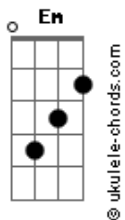

Deep Purple - Sail Away

tom:

Intro: Em D Em D

Em D
If you're driftin' on an empty ocean

Em D
With no wind to fill your sail,

Em D
The future, your horizon,

Em D
It's like searchin' for the holy grail.

Em D
You feel there's no tomorrow

Em D
As you look into the water below.

Em D
It's only your reflection

Em
And you still ain't got no place to go.

B A G
Time will show,

Em D C
When, I don't know.

Am Em
Sail away tomorrow,

Am Em
Sailin' far away.

Am Em
To find it steal or borrow.

G A B B A G D Em
I'll be there someday yea-yea-yeah yea-ye-yeah.

Em D
Oh, woman, i keep returnin

Em D
To sing the same old song.

Em D
The story's been told, now i'm gettin' old.

Em D
Tell me, where do i belong?

Acordes

Em D
Feel like i'm goin' to surrender,

Em D
Hard times i've had enough.

Em D
If i could find a place to hide my face,

Em
I believe, i could get back up.

B A G
Time will show,

Em D C
When, I don't know.

Am Em
Sail away tomorrow,
Am Em
Sailin' far away.

Am Em
To find it steal or borrow.

G A B B A G D Em
I'll be there someday yea-yea-yeah yea-ye-yeah.

[Solo] Em D Em D
B A G Em D C

Am Em
Sail away tomorrow,

Am Em
Sailin' far away.

Am Em
To find it steal or borrow.

G A B B A G D
I'll be there someday yea-yea-yeah yea-ye-yeah.

Am Em
Sail away tomorrow,

Am Em
Sailin' far away.

Am Em
To find it steal or borrow.

G A B B A G D Em
I'll be there someday yea-yea-yeah yea-ye-yeah.

Em D Em D