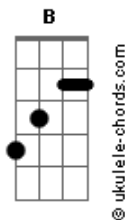

Deep Purple - Sail Away

tom:

Intro: Em D Em D

Em D If you're driftin' on an empty ocean

Em D With no wind to fill your sail,

Em D The future, your horizon,

Em D It's like searchin' for the holy grail.

Em D You feel there's no tomorrow

Em D As you look into the water below.

Em D It's only your reflection

Em And you still ain't got no place to go.

B A G Time will show,

Em D C When, I don't know.

Am Em Sail away tomorrow,

Am Em Sailin' far away.

Am Em To find it steal or borrow.

G A B B A G D Em I'll be there someday yea-yea-yeah yea-ye-yeah.

Em D Oh, woman, i keep returnin

Em D To sing the same old song.

Em D The story's been told, now i'm gettin' old.

Em D Tell me, where do i belong?

Acordes

Em D Feel like i'm goin' to surrender,

Em D Hard times i've had enough.

Em D If i could find a place to hide my face,

Em I believe, i could get back up.

B A G Time will show,