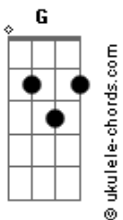

Deep Purple - Sail Away

tom:

Intro: Em D Em D

Em D If you're driftin' on an empty ocean

Em D With no wind to fill your sail,

Em D The future, your horizon,

Em D It's like searchin' for the holy grail.

Em D You feel there's no tomorrow

Em D As you look into the water below.

Em D It's only your reflection

Em And you still ain't got no place to go.

B A G Time will show,

Em D C When, I don't know.

Am Em Sail away tomorrow,

Am Em Sailin' far away.

Am Em To find it steal or borrow.

G A B B A G D Em I'll be there someday yea-yea-yeah yea-ye-yeah.

Em D Oh, woman, i keep returnin

Em D To sing the same old song.

Em D The story's been told, now i'm gettin' old.

Em D Tell me, where do i belong?

Acordes

Em D Feel like i'm goin' to surrender,

Em D Hard times i've had enough.

Em D If i could find a place to hide my face,

Em I believe, i could get back up.

B A G Time will show,