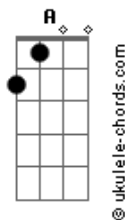

Deep Purple - Sail Away

tom:

Intro: Em D Em D

Em D
If you're driftin' on an empty ocean

Em D
With no wind to fill your sail,

Em D
The future, your horizon,

Em D
It's like searchin' for the holy grail.

Em D
You feel there's no tomorrow

Em D
As you look into the water below.

Em D
It's only your reflection

Em
And you still ain't got no place to go.

B A G
Time will show,

Em D C
When, I don't know.

Am Em
Sail away tomorrow,

Am Em
Sailin' far away.

Am Em
To find it steal or borrow.

G A B B A G D Em
I'll be there someday yea-yea-yeah yea-ye-yeah.

Em D
Oh, woman, i keep returnin

Em D
To sing the same old song.

Em D
The story's been told, now i'm gettin' old.

Em D
Tell me, where do i belong?

Acordes

Em D
Feel like i'm goin' to surrender,

Em D
Hard times i've had enough.

Em D
If i could find a place to hide my face,

Em
I believe, i could get back up.

B A G
Time will show,

Em D C
When, I don't know.

Am Em
Sail away tomorrow,
Am Em
Sailin' far away.

Am Em
To find it steal or borrow.

G A B B A G D Em
I'll be there someday yea-yea-yeah yea-ye-yeah.

[Solo] Em D Em D
B A G Em D C

Am Em
Sail away tomorrow,

Am Em
Sailin' far away.

Am Em
To find it steal or borrow.

G A B B A G D
I'll be there someday yea-yea-yeah yea-ye-yeah.

Am Em
Sail away tomorrow,

Am Em
Sailin' far away.

Am Em
To find it steal or borrow.

G A B B A G D Em
I'll be there someday yea-yea-yeah yea-ye-yeah.

Em D Em D