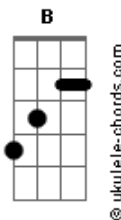

Deep Purple - Sail Away

tom:

Intro: Em D Em D G

Em D If you're driftin' on an empty ocean

Em D With no wind to fill your sail,

Em D The future, your horizon,

Em D It's like searchin' for the holy grail.

Em D You feel there's no tomorrow

Em D As you look into the water below.

Em D It's only your reflection

Em And you still ain't got no place to go.

B A G Time will show,

Em D C When, I don't know.

Am Em Sail away tomorrow,

Am Em Sailin' far away.

Am Em To find it steal or borrow.

G A B B A G D Em I'll be there someday yea-yea-yeah yea-ye-yeah.

Em D Oh, woman, i keep returnin

Em D To sing the same old song.

Em D The story's been told, now i'm gettin' old.

Em D Tell me, where do i belong?

Acordes

Em D Feel like i'm goin' to surrender,

Em D Hard times i've had enough.

Em D If i could find a place to hide my face,

Em I believe, i could get back up.

B A G Time will show,