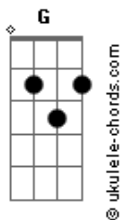

Deep Purple - Sail Away

tom:

Intro: Em D Em D G

Em D If you're driftin' on an empty ocean

Em D With no wind to fill your sail,

Em D The future, your horizon,

Em D It's like searchin' for the holy grail.

Em D You feel there's no tomorrow

Em D As you look into the water below.

Em D It's only your reflection

Em And you still ain't got no place to go.

B A G Time will show,

Em D C When, I don't know.

Am Em Sail away tomorrow,

Am Em Sailin' far away.

Am Em To find it steal or borrow.

G A B B A G D Em I'll be there someday yea-yea-yeah yea-ye-yeah.

Em D Oh, woman, i keep returnin

Em D To sing the same old song.

Em D The story's been told, now i'm gettin' old.

Em D Tell me, where do i belong?

Acordes

Em D Feel like i'm goin' to surrender,

Em D Hard times i've had enough.

Em D If i could find a place to hide my face,

Em I believe, i could get back up.

B A G Time will show,