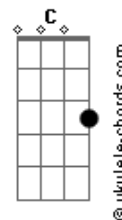

Em D As you look into the water below.

Em D It's only your reflection

Em And you still ain't got no place to go.

B A G Time will show,

Em D C When, I don't know.

Am Em Sail away tomorrow,

Am Em Sailin' far away.

Am Em To find it steal or borrow.

G A B B A G D Em I'll be there someday yea-yea-yeah yea-ye-yeah.

Em D Oh, woman, i keep returnin

Em D To sing the same old song.

Em D The story's been told, now i'm gettin' old.

Em D Tell me, where do i belong?

Acordes

Em D Feel like i'm goin' to surrender,

Em D Hard times i've had enough.

Em D If i could find a place to hide my face,

Em I believe, i could get back up.

B A G Time will show,