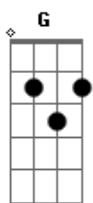

[Refrão]

Em Am
Rapture in my head
D Am D
I keep looking up like I'm already dead
Em Am
Rapture, oh my Lord
D
I've been playing catch-up
Am D
I'm already bored
Em Am
La-la-la-la-la
D Am D
La-la-la-la-la-la-la-la-la

[Segunda Parte]

Em Am D
Oh, God, tell me I sure am on the list
Am D Em Am

How can you make yourself so scarce from someone you love?

Oh, it don't make sense
D Am D C G
Your love is never better than the morning after (Morning after)
C B7
Well, Mother Nature, coming at ya

[Refrão]

Em Am
Rapture in my head
D Am D
I keep looking up like I'm already dead
Em Am
Rapture, oh my Lord
D
I've been playing catch-up
Am D
I'm already bored
Em Am
Rapture in my head
D Am D
I keep looking up like I'm already dead
Em Am
Rapture, oh my Lord
D
I've been playing catch-up
Am D
I'm already bored

[Ponte]

Em D
Oh, rapture
Am C D
Oh, rapture
Em D
Oh, rapture
Am C D
Oh, rapture
Em D
'Cause it's rapture in my head
Am
You say this is up
C D
I'm already dead
Em D
Rapture in my head
Am
You say this is up
C D
I'm already dead
Em D Am
Dead, dead, dead, dead, dead
C D Em
I'm already dead
D Am C D
Dead, dead, dead, dead, dead

[Final] Em Am D Am D

Acordes

© ukulele-chords.com