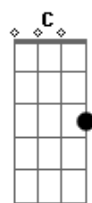

© ukulele-chords.com