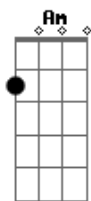

© ukulele-chords.com

© ukulele-chords.com