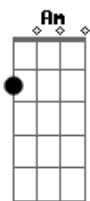

© ukulele-chords.com