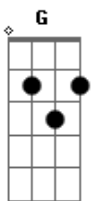

[Refrão]

Em Am
Rapture in my head
D Am D
I keep looking up like I'm already dead
Em Am
Rapture, oh my Lord
D
I've been playing catch-up
Am D
I'm already bored
Em Am
La-la-la-la-la
D Am D
La-la-la-la-la-la-la-la-la

[Segunda Parte]

Em Am D
Oh, God, tell me I sure am on the list
Am D Em Am

How can you make yourself so scarce from someone you love?
D
Oh, it don't make sense
Am D C G
Your love is never better than the morning after (Morning after)
C B7
Well, Mother Nature, coming at ya

[Refrão]

Em Am
Rapture in my head
D Am D
I keep looking up like I'm already dead
Em Am
Rapture, oh my Lord
D
I've been playing catch-up
Am D
I'm already bored
Em Am
Rapture in my head
D Am D
I keep looking up like I'm already dead
Em Am
Rapture, oh my Lord
D
I've been playing catch-up
Am D
I'm already bored

[Ponte]

Em D
Oh, rapture
Am C D
Oh, rapture
Em D
Oh, rapture
Am C D
Oh, rapture
Em D
'Cause it's rapture in my head
Am
You say this is up
C D
I'm already dead
Em D
Rapture in my head
Am
You say this is up
C D
I'm already dead
Em D Am
Dead, dead, dead, dead, dead
C D Em
I'm already dead
D Am C D
Dead, dead, dead, dead, dead

[Final] Em Am D Am D

Acordes

© ukulele-chords.com