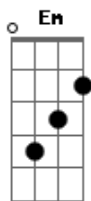

© ukulele-chords.com