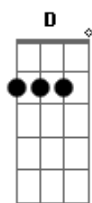

© ukulele-chords.com

© ukulele-chords.com