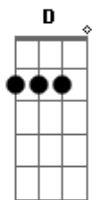

Declan Mckenna - Make Me Your Queen

Tom: D
Intro: D D D D2 D D7M D
D D D D2 D D7M D

D D7M D D7M D Em Em Em Em7 Em Em7
I know that I mean nothing to you babe
A A A Bm Bm Bm
I tried my best to keep these thoughts away
A A A Em
Oh I tried to speak but there's nothing left to say
Em G D D D D2 D D7M D
'Cause I mean nothing to you babe
(D D D D2 D D7M D)

D D7M D D7M D Em Em Em Em7 Em Em7
I know that I mean nothing to you dear
A A A Bm Bm Bm
If ever I stop by you're never here
A A A Em
And I don't mean shit, I know you've made that clear
Em G D D D D2 D D7M D
'Cause I mean nothing to you babe
(D D D D2 D D7M D)

Gbm Em
So make me your queen
Gbm Em
So make me your queen
(Ahhh)

D D7M D D7M D Em Em Em Em7 Em Em7
I know that I mean nothing to him
A A A Bm Bm Bm
I'm in your grip from which I can't escape
A A A Em Em G
D D D D2 D D7M D
And I can't help but think that I might maybe not mean nothing to you babe

D D D D2 D D7M D
Oh babe
Gbm Em
So make me your queen
Gbm Em
So make me your queen
D C
It's all too much to take
G D
I'm awake, I'm awake
D C
I feel lost and I feel fake
G D
But I'm awake, I'm awake
D C
It ain't hard to get sick
G D
Of my shit, I'm asymmetric
D C
Oh get over it for goodness sake
G D
I'm awake I'm awake
Gbm Em
So make me your queen
Gbm Em
So make me your queen
Gbm Em
So make me your queen
Gbm Em
So make me your queen
D C
It's all too much to take
G D
I'm awake I'm awake
[Final] D D D D7M D D

Acordes

© ukulele-chords.com