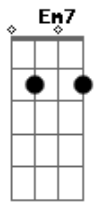

© ukulele-chords.com