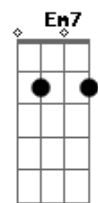

© ukulele-chords.com