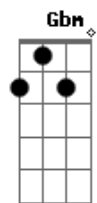

© ukulele-chords.com