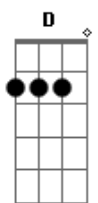

Declan Mckenna - Make Me Your Queen

Tom: D
Intro: D D D D2 D D7M D
D D D D2 D D7M D

D D7M D D7M D Em Em Em Em7 Em Em7
I know that I mean nothing to you babe
A A A Bm Bm Bm
I tried my best to keep these thoughts away
A A A Em
Oh I tried to speak but there's nothing left to say
Em G D D D D2 D D7M D
'Cause I mean nothing to you babe
(D D D D2 D D7M D)

D D7M D D7M D Em Em Em Em7 Em Em7
I know that I mean nothing to you dear
A A A Bm Bm Bm
If ever I stop by you're never here
A A A Em
And I don't mean shit, I know you've made that clear
Em G D D D D2 D D7M D
'Cause I mean nothing to you babe
(D D D D2 D D7M D)

Gbm Em
So make me your queen
Gbm Em
So make me your queen
(Ahhh)

D D7M D D7M D Em Em Em Em7 Em Em7
I know that I mean nothing to him
A A A Bm Bm Bm
I'm in your grip from which I can't escape
A A A Em Em G
D D D D2 D D7M D
And I can't help but think that I might maybe not mean nothing to you babe

D D D D2 D D7M D
Oh babe
Gbm Em
So make me your queen
Gbm Em
So make me your queen
D C
It's all too much to take
G D
I'm awake, I'm awake
D C
I feel lost and I feel fake
G D
But I'm awake, I'm awake
D C
It ain't hard to get sick
G D
Of my shit, I'm asymmetric
D C
Oh get over it for goodness sake
G D
I'm awake I'm awake
Gbm Em
So make me your queen
Gbm Em
So make me your queen
Gbm Em
So make me your queen
Gbm Em
So make me your queen
D C
It's all too much to take
G D
I'm awake I'm awake
[Final] D D D D7M D D

Acordes

© ukulele-chords.com