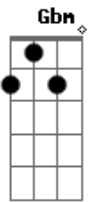

© ukulele-chords.com