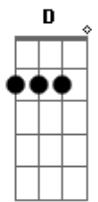

Declan Mckenna - Make Me Your Queen

Tom: D
Intro: D D D D2 D D7M D
D D D D2 D D7M D

D D7M D D7M D Em Em Em Em7 Em Em7
I know that I mean nothing to you babe
A A A Bm Bm Bm
I tried my best to keep these thoughts away
A A A Em
Oh I tried to speak but there's nothing left to say
Em G D D D D2 D D7M D
'Cause I mean nothing to you babe
(D D D D2 D D7M D)

D D7M D D7M D Em Em Em Em7 Em Em7
I know that I mean nothing to you dear
A A A Bm Bm Bm
If ever I stop by you're never here
A A A Em
And I don't mean shit, I know you've made that clear
Em G D D D D2 D D7M D
'Cause I mean nothing to you babe
(D D D D2 D D7M D)

Gbm Em
So make me your queen
Gbm Em
So make me your queen
(Ahhh)

D D7M D D7M D Em Em Em Em7 Em Em7
I know that I mean nothing to him
A A A Bm Bm Bm
I'm in your grip from which I can't escape
A A A Em Em G
D D D D2 D D7M D
And I can't help but think that I might maybe not mean nothing to you babe

D D D D2 D D7M D
Oh babe
Gbm Em
So make me your queen
Gbm Em
So make me your queen
D C
It's all too much to take
G D
I'm awake, I'm awake
D C
I feel lost and I feel fake
G D
But I'm awake, I'm awake
D C
It ain't hard to get sick
G D
Of my shit, I'm asymmetric
D C
Oh get over it for goodness sake
G D
I'm awake I'm awake
Gbm Em
So make me your queen
Gbm Em
So make me your queen
Gbm Em
So make me your queen
Gbm Em
So make me your queen
D C
It's all too much to take
G D
I'm awake I'm awake
[Final] D D D D7M D D

Acordes

© ukulele-chords.com