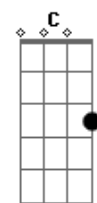

© ukulele-chords.com