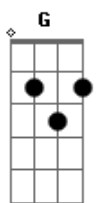

© ukulele-chords.com