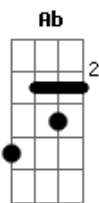

© ukulele-chords.com