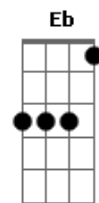

© ukulele-chords.com