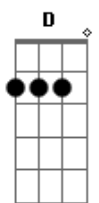

© ukulele-chords.com