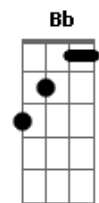

© ukulele-chords.com