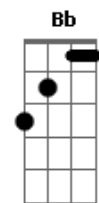

© ukulele-chords.com