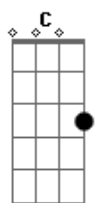

© ukulele-chords.com