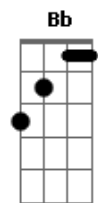

© ukulele-chords.com