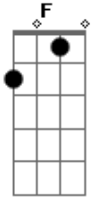

Death Note - Light's Theme

tom:

F (forma dos acordes no tom de C)

Capostrate na 5ª casa

Acordes

© ukulele-chords.com

© ukulele-chords.com