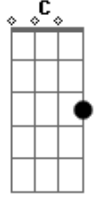

Death Note - Light's Theme

tom:

F (forma dos acordes no tom de C)

Capostrate na 5ª casa

Acordes

© ukulele-chords.com

© ukulele-chords.com