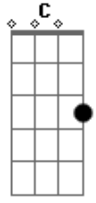

Death Note - Light's Theme

tom:

F (forma dos acordes no tom de C)

Capostrate na 5ª casa

Acordes

© ukulele-chords.com

© ukulele-chords.com