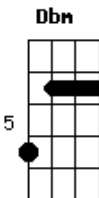

© ukulele-chords.com