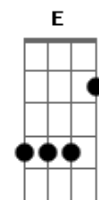

© ukulele-chords.com