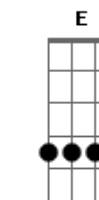

© ukulele-chords.com