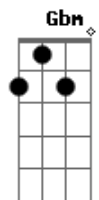

Death In June - Forever Loves Decay

tom:
A
Bm Am Gbm
Despise your lack of Loyalty
Despise your lack of Love
Find it unbelievable
A Dbm
Betray My sense of Blood
Bm Am Gbm
Yearn for blind obedience A Sign from Above
A Golden Opportunity
A Dbm
For Madness in The Voice of God
C Em A C A E
Like Honey in The Sun It falls off the knife, Completion!
A C Em C Em Dbm
Blue eyed Honey in The Sun Warm, wet and on The Run

Bm Am Gbm
A quiet Dark Moon week Forever Loves Decay
Field of painted birds
A Dbm
Scarecrow all Death Away
Bm Am Gbm
We'll push on regardless Through cold witch-hunt lines
Bm Am Gbm
Punk drunk with Existence
A Dbm
Punch drunk with Our Time
C Em A C A E
Like Honey in The Sun It falls off the knife - Completion!
A C Em C Em Dbm
Blue eyed Honey in The Sun Warm, wet and on The Run
C Dbm Bm Dbm C Dbm
On The Run, on the run, on the run, on the run

Acordes

© ukulele-chords.com

© ukulele-chords.com

© ukulele-chords.com

© ukulele-chords.com

© ukulele-chords.com

© ukulele-chords.com

© ukulele-chords.com

© ukulele-chords.com