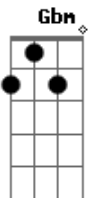

Death In June - Forever Loves Decay

tom:
A
Bm Am Gbm
Despise your lack of Loyalty
Despise your lack of Love
Find it unbelievable
A Dbm
Betray My sense of Blood
Bm Am Gbm
Yearn for blind obedience A Sign from Above
A Golden Opportunity
A Dbm
For Madness in The Voice of God
C Em A C A E
Like Honey in The Sun It falls off the knife, Completion!
A C Em C Em Dbm
Blue eyed Honey in The Sun Warm, wet and on The Run

Bm Am Gbm
A quiet Dark Moon week Forever Loves Decay
Field of painted birds
A Dbm
Scarecrow all Death Away
Bm Am Gbm
We'll push on regardless Through cold witch-hunt lines
Bm Am Gbm
Punk drunk with Existence
A Dbm
Punch drunk with Our Time
C Em A C A E
Like Honey in The Sun It falls off the knife - Completion!
A C Em C Em Dbm
Blue eyed Honey in The Sun Warm, wet and on The Run
C Dbm Bm Dbm C Dbm
On The Run, on the run, on the run, on the run

Acordes

© ukulele-chords.com

© ukulele-chords.com

© ukulele-chords.com

© ukulele-chords.com

© ukulele-chords.com

© ukulele-chords.com

© ukulele-chords.com

© ukulele-chords.com