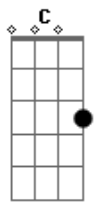

© ukulele-chords.com