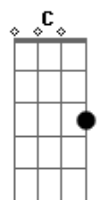

Death In June - Forever Loves Decay

tom:
A
Bm Am Gbm
Despise your lack of Loyalty
Despise your lack of Love
Find it unbelievable
A Dbm
Betray My sense of Blood
Bm Am Gbm
Yearn for blind obedience A Sign from Above
A Golden Opportunity
A Dbm
For Madness in The Voice of God
C Em A C A E
Like Honey in The Sun It falls off the knife, Completion!
A C Em C Em Dbm
Blue eyed Honey in The Sun Warm, wet and on The Run

Bm Am Gbm
A quiet Dark Moon week Forever Loves Decay
Field of painted birds
A Dbm
Scarecrow all Death Away
Bm Am Gbm
We'll push on regardless Through cold witch-hunt lines
Bm Am Gbm
Punk drunk with Existence
A Dbm
Punch drunk with Our Time
C Em A C A E
Like Honey in The Sun It falls off the knife - Completion!
A C Em C Em Dbm
Blue eyed Honey in The Sun Warm, wet and on The Run
C Dbm Bm Dbm C Dbm
On The Run, on the run, on the run, on the run

Acordes

© ukulele-chords.com

© ukulele-chords.com

© ukulele-chords.com

© ukulele-chords.com

© ukulele-chords.com

© ukulele-chords.com

© ukulele-chords.com

© ukulele-chords.com