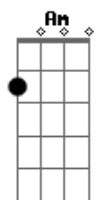

© ukulele-chords.com