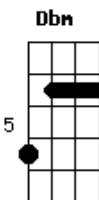

© ukulele-chords.com

© ukulele-chords.com