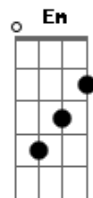

© ukulele-chords.com