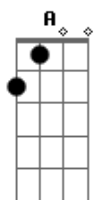

Death In June - Forever Loves Decay

tom:
A
Bm Am Gbm
Despise your lack of Loyalty
Despise your lack of Love
Find it unbelievable
A Dbm
Betray My sense of Blood
Bm Am Gbm
Yearn for blind obedience A Sign from Above
A Golden Opportunity
A Dbm
For Madness in The Voice of God
C Em A C A E
Like Honey in The Sun It falls off the knife, Completion!
A C Em C Em Dbm
Blue eyed Honey in The Sun Warm, wet and on The Run

Bm Am Gbm
A quiet Dark Moon week Forever Loves Decay
Field of painted birds
A Dbm
Scarecrow all Death Away
Bm Am Gbm
We'll push on regardless Through cold witch-hunt lines
Bm Am Gbm
Punk drunk with Existence
A Dbm
Punch drunk with Our Time
C Em A C A E
Like Honey in The Sun It falls off the knife - Completion!
A C Em C Em Dbm
Blue eyed Honey in The Sun Warm, wet and on The Run
C Dbm Bm Dbm C Dbm
On The Run, on the run, on the run, on the run

Acordes

© ukulele-chords.com