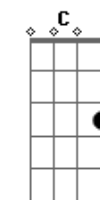

© ukulele-chords.com