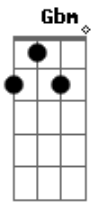

© ukulele-chords.com