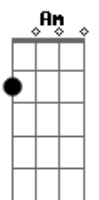

© ukulele-chords.com