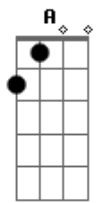

Death In June - Forever Loves Decay

tom:
A
Bm Am Gbm
Despise your lack of Loyalty
Despise your lack of Love
Find it unbelievable
A Dbm
Betray My sense of Blood
Bm Am Gbm
Yearn for blind obedience A Sign from Above
A Golden Opportunity
A Dbm
For Madness in The Voice of God
C Em A C A E
Like Honey in The Sun It falls off the knife, Completion!
A C Em C Em Dbm
Blue eyed Honey in The Sun Warm, wet and on The Run

Bm Am Gbm
A quiet Dark Moon week Forever Loves Decay
Field of painted birds
A Dbm
Scarecrow all Death Away
Bm Am Gbm
We'll push on regardless Through cold witch-hunt lines
Bm Am Gbm
Punk drunk with Existence
A Dbm
Punch drunk with Our Time
C Em A C A E
Like Honey in The Sun It falls off the knife - Completion!
A C Em C Em Dbm
Blue eyed Honey in The Sun Warm, wet and on The Run
C Dbm Bm Dbm C Dbm
On The Run, on the run, on the run, on the run

Acordes

© ukulele-chords.com