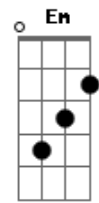

© ukulele-chords.com