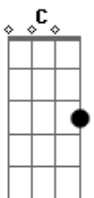

© ukulele-chords.com

© ukulele-chords.com