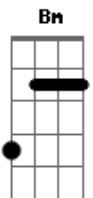

© ukulele-chords.com

© ukulele-chords.com