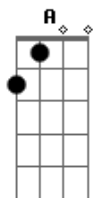

Death In June - Forever Loves Decay

tom:
A
Bm Am Gbm
Despise your lack of Loyalty
Despise your lack of Love
Find it unbelievable
A Dbm
Betray My sense of Blood
Bm Am Gbm
Yearn for blind obedience A Sign from Above
A Golden Opportunity
A Dbm
For Madness in The Voice of God
C Em A C A E
Like Honey in The Sun It falls off the knife, Completion!
A C Em C Em Dbm
Blue eyed Honey in The Sun Warm, wet and on The Run

Bm Am Gbm
A quiet Dark Moon week Forever Loves Decay
Field of painted birds
A Dbm
Scarecrow all Death Away
Bm Am Gbm
We'll push on regardless Through cold witch-hunt lines
Bm Am Gbm
Punk drunk with Existence
A Dbm
Punch drunk with Our Time
C Em A C A E
Like Honey in The Sun It falls off the knife - Completion!
A C Em C Em Dbm
Blue eyed Honey in The Sun Warm, wet and on The Run
C Dbm Bm Dbm C Dbm
On The Run, on the run, on the run, on the run

Acordes