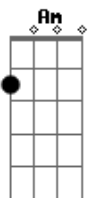

© ukulele-chords.com