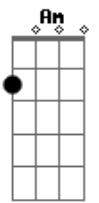

© ukulele-chords.com