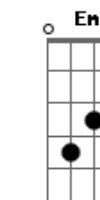

© ukulele-chords.com