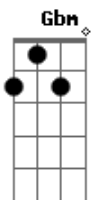

© ukulele-chords.com