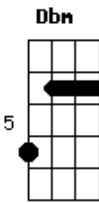

© ukulele-chords.com