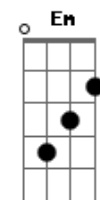

© ukulele-chords.com

© ukulele-chords.com