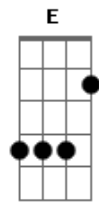

© ukulele-chords.com