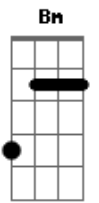

© ukulele-chords.com