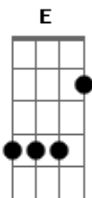

© ukulele-chords.com