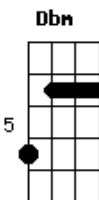

© ukulele-chords.com