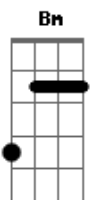

© ukulele-chords.com