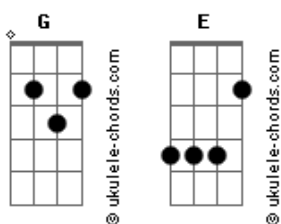

Death Cab For Cutie - Tv Trays

Tom: **G**

Tuning: **EADGBE**

The Rhythm guitar plays with heavy distortion pretty much through the whole song and theres a little guitar in the background.
Intro: 1st Guitar

2nd Guitar

Repeat 4 times

Verse 1:

Repeat 4 times

Little Interlude Thing:(Intro)

1st Guitar

2nd Guitar

Repeat Twice

Verse 2: Same as Verse 1

Chorus:

2nd Guitar

Repeat Twice

Acordes

2nd Guitar

Repeat 4 times

Verse 3: Same as the other 2 verses