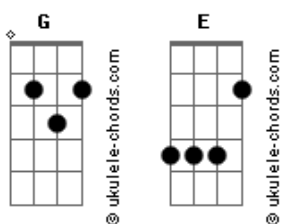

Death Cab For Cutie - Tv Trays

Tom: **G**

Tuning: **EADGBE**

The Rhythm guitar plays with heavy distortion pretty much through the whole song and theres a little guitar in the background.
Intro: 1st Guitar

2nd Guitar

Repeat 4 times

Verse 1:

Repeat 4 times

Little Interlude Thing:(Intro)

1st Guitar

2nd Guitar

Repeat Twice

Verse 2: Same as Verse 1

Chorus:

2nd Guitar

Repeat Twice

Acordes

2nd Guitar

Repeat 4 times

Verse 3: Same as the other 2 verses