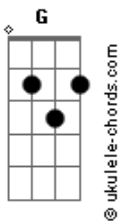

Death Cab For Cutie - Tv Trays

Tom: **G**

Tuning: **EADGBE**

The Rhythm guitar plays with heavy distortion pretty much through the whole song and theres a little guitar in the background.
Intro: 1st Guitar

2nd Guitar

Repeat 4 times

Verse 1:

Repeat 4 times

Little Interlude Thing:(Intro)

1st Guitar

2nd Guitar

Repeat Twice

Verse 2: Same as Verse 1

Chorus:

2nd Guitar

Repeat Twice

Acordes

2nd Guitar

Repeat 4 times

Verse 3: Same as the other 2 verses