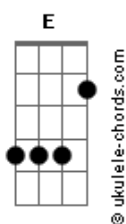

Death Cab For Cutie - Tv Trays

Tom: **G**

Tuning: EADGBE

The Rhythm guitar plays with heavy distortion pretty much through the whole song and theres a little guitar in the background.
Intro: 1st Guitar

2nd Guitar

Repeat 4 times

Verse 1:

Repeat 4 times

Little Interlude Thing:(Intro)

1st Guitar

2nd Guitar

Repeat Twice

Verse 2: Same as Verse 1

Chorus:

2nd Guitar

Repeat Twice

Acordes

2nd Guitar

Repeat 4 times

Verse 3: Same as the other 2 verses

Chorus 2: Same as first as chorus