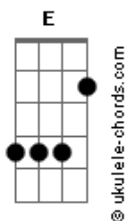

Death Cab For Cutie - Tv Trays

Tom: **G**

Tuning: **EADGBE**

The Rhythm guitar plays with heavy distortion pretty much through the whole song and theres a little guitar in the background.
Intro: 1st Guitar

2nd Guitar

Repeat 4 times

Verse 1:

Repeat 4 times

Little Interlude Thing:(Intro)

1st Guitar

2nd Guitar

Repeat Twice

Verse 2: Same as Verse 1

Chorus:

2nd Guitar

Repeat Twice

Acordes

2nd Guitar

Repeat 4 times

Verse 3: Same as the other 2 verses