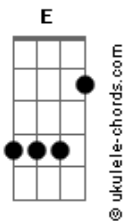

Death Cab For Cutie - Tv Trays

Tom: **G**

Tuning: **EADGBE**

The Rhythm guitar plays with heavy distortion pretty much through the whole song and theres a little guitar in the background.
Intro: 1st Guitar

2nd Guitar

Repeat 4 times

Verse 1:

Repeat 4 times

Little Interlude Thing:(Intro)

1st Guitar

2nd Guitar

Repeat Twice

Verse 2: Same as Verse 1

Chorus:

2nd Guitar

Repeat Twice

Acordes

2nd Guitar

Repeat 4 times

Verse 3: Same as the other 2 verses