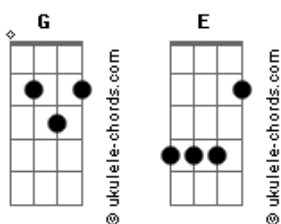

Death Cab For Cutie - Tv Trays

Tom: **G**

Tuning: EADGBE

The Rhythm guitar plays with heavy distortion pretty much through the whole song and theres a little guitar in the background.
Intro: 1st Guitar

2nd Guitar

Repeat 4 times

Verse 1:

Repeat 4 times

Little Interlude Thing:(Intro)

1st Guitar

2nd Guitar

Repeat Twice

Verse 2: Same as Verse 1

Chorus:

2nd Guitar

Repeat Twice

Acordes

2nd Guitar

Repeat 4 times

Verse 3: Same as the other 2 verses

Chorus 2:Same as first as chorus