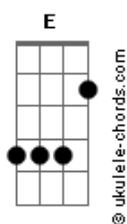

Death Cab For Cutie - Tv Trays

Tom: **G**

Tuning: EADGBE

The Rhythm guitar plays with heavy distortion pretty much through the whole song and theres a little guitar in the background.
Intro: 1st Guitar

2nd Guitar

Repeat 4 times

Verse 1:

Repeat 4 times

Little Interlude Thing:(Intro)

1st Guitar

2nd Guitar

Repeat Twice

Verse 2: Same as Verse 1

Chorus:

2nd Guitar

Repeat Twice

Acordes

2nd Guitar

Repeat 4 times

Verse 3: Same as the other 2 verses

Chorus 2: Same as first as chorus