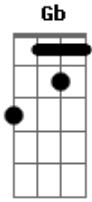

Death Cab For Cutie - This Temporary Life

Tom: A

acoustic chords (gtr 1)

A
E
D

gtr 2. (played behind chords on clean electric)

(A) (E)

A
The morning suns about to break
E
im looking in as you create
D
someone

D
no hope

(distortion)

A E
of ever leaving this temporary life

A E
of ever leaving this temporary life

D A E D
Li-fe li-fe li-fe li-fe

R1

R2

R1 A R1 A R2 E R2 E

R1 Gb R1 E R2 E R1 A R1 Gb R1 E R2 A

Acordes

© ukulele-chords.com

© ukulele-chords.com

© ukulele-chords.com

© ukulele-chords.com