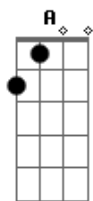

Death Cab For Cutie - This Temporary Life

Tom: A

acoustic chords (gtr 1)

A
E
D

gtr 2. (played behind chords on clean electric)

(A) (E)

A
The morning suns about to break
E
im looking in as you create
D
someone

A
you lift your head and brush your teeth
E
and make your bed as if you wont
D
sleep again

A
you fix your hair and tie your shoes
E
and tuck your shirt and then you feel
D
new

A
the glass is full, the glass is broke,
E
and every day dissolves and there's

D
no hope

(distortion)

A E
of ever leaving this temporary life

A E
of ever leaving this temporary life

D A E D
Li-fe li-fe li-fe li-fe

R1

R2

R1 A R1 A R2 E R2 E

R1 A R1 A
you may ask your self "is there anyone so alone?"

A R2 E
but theres no beep before the dial tone

E R2 E
When you pick it up to see who called

E R1 A
if there is its probably your mom

A R1
But oh the rising sun brings little cheer

Gb R1
To this city with the stolen name

E R2
And you're wondering whose bright idea

E R1
It was to pack your things and leave your friends and move

A
down here

R1 Gb R1 E R2 E R1 A R1 Gb R1 E R2 A

Acordes