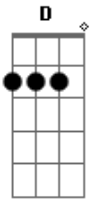

Death Cab For Cutie - This Temporary Life

Tom: A

acoustic chords (gtr 1)

A
E
D

gtr 2. (played behind chords on clean electric)

(A) (E)

A
The morning suns about to break
E
im looking in as you create
D
someone

D
no hope

(distortion)

A of ever leaving this temporary life E

A of ever leaving this temporary life E

D A E D
Li-fe li-fe li-fe li-fe

R1

R2

R1 A R1 A R2 E R2 E

R1 Gb R1 E R2 E R1 A R1 Gb R1 E R2 A

Acordes

© ukulele-chords.com

© ukulele-chords.com

© ukulele-chords.com

© ukulele-chords.com