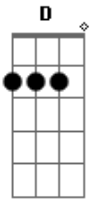

Death Cab For Cutie - This Temporary Life

Tom: A

acoustic chords (gtr 1)

A
E
D

gtr 2. (played behind chords on clean electric)

(A) (E)

A
The morning suns about to break
E
im looking in as you create
D
someone

R1 Gb R1 E R2 E R1 A R1 Gb R1 E R2 A

Acordes

© ukulele-chords.com

© ukulele-chords.com

© ukulele-chords.com

© ukulele-chords.com