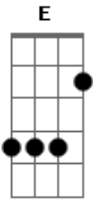

© ukulele-chords.com