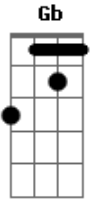

Death Cab For Cutie - This Temporary Life

Tom: A

acoustic chords (gtr 1)

A
E
D

gtr 2. (played behind chords on clean electric)

(A) (E)

A
The morning suns about to break
E
im looking in as you create
D
someone

D
no hope

(distortion)

A E
of ever leaving this temporary life

A E
of ever leaving this temporary life

D A E D
Li-fe li-fe li-fe li-fe

R1

R2

R1 A R1 A R2 E R2 E

R1 A R1 A R2 E R2 E
R1 A R1 A
you may ask your self "is there anyone so alone?"
A R2 E
but theres no beep before the dial tone
E R2 E
When you pick it up to see who called
E R1 A
if there is its probably your mom
A R1
But oh the rising sun brings little cheer
Gb R1
To this city with the stolen name
E R2
And you're wondering whose bright idea
E R1
A
It was to pack your things and leave your friends and move
down here

R1 Gb R1 E R2 E R1 A R1 Gb R1 E R2 A

Acordes

© ukulele-chords.com

© ukulele-chords.com

© ukulele-chords.com

© ukulele-chords.com