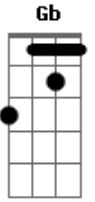

Death Cab For Cutie - This Temporary Life

Tom: A

acoustic chords (gtr 1)

A
E
D

gtr 2. (played behind chords on clean electric)

(A) (E)

A
The morning suns about to break
E
im looking in as you create
D
someone

D
no hope

(distortion)

A E
of ever leaving this temporary life

A E
of ever leaving this temporary life

D A E D
Li-fe li-fe li-fe li-fe

R1

R2

R1 A R1 A R2 E R2 E

R1 A R1 A R2 E R2 E
R1 A R1 A
you may ask your self "is there anyone so alone?"
A R2 E
but theres no beep before the dial tone
E R2 E
When you pick it up to see who called
E R1 A
if there is its probably your mom
A R1
But oh the rising sun brings little cheer
Gb R1
To this city with the stolen name
E R2
And you're wondering whose bright idea
E R1
A
It was to pack your things and leave your friends and move
down here

R1 Gb R1 E R2 E R1 A R1 Gb R1 E R2 A

Acordes

© ukulele-chords.com

© ukulele-chords.com

© ukulele-chords.com

© ukulele-chords.com