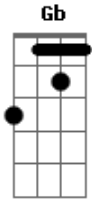

Death Cab For Cutie - This Temporary Life

Tom: A

acoustic chords (gtr 1)

A
E
D

gtr 2. (played behind chords on clean electric)

(A) (E)

A
The morning suns about to break
E
im looking in as you create
D
someone

D
no hope

(distortion)

A E
of ever leaving this temporary life

A E
of ever leaving this temporary life

D A E D
Li-fe li-fe li-fe li-fe

R1

R2

R1 A R1 A R2 E R2 E

R1 Gb R1 E R2 E R1 A R1 Gb R1 E R2 A

Acordes

© ukulele-chords.com

© ukulele-chords.com

© ukulele-chords.com

© ukulele-chords.com