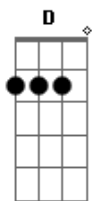

Death Cab For Cutie - This Temporary Life

Tom: A

acoustic chords (gtr 1)

A
E
D

gtr 2. (played behind chords on clean electric)

(A) (E)

A
The morning suns about to break
E
im looking in as you create
D
someone

A
you lift your head and brush your teeth
E
and make your bed as if you wont
D
sleep again

A
you fix your hair and tie your shoes
E
and tuck your shirt and then you feel
D
new

A
the glass is full, the glass is broke,
E
and every day dissolves and there's

D
no hope

(distortion)

A E
of ever leaving this temporary life

A E
of ever leaving this temporary life

D A E D
Li-fe li-fe li-fe li-fe

R1

R2

R1 A R1 A R2 E R2 E

R1 A R1 A
you may ask your self "is there anyone so alone?"

A R2 E
but theres no beep before the dial tone

E R2 E
When you pick it up to see who called

E R1 A
if there is its probably your mom

A R1
But oh the rising sun brings little cheer

Gb R1
To this city with the stolen name

E R2
And you're wondering whose bright idea

E R1
It was to pack your things and leave your friends and move

A
down here

R1 Gb R1 E R2 E R1 A R1 Gb R1 E R2 A

Acordes

© ukulele-chords.com

© ukulele-chords.com

© ukulele-chords.com

© ukulele-chords.com