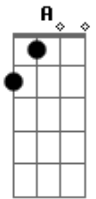

Death Cab For Cutie - This Temporary Life

Tom: A

acoustic chords (gtr 1)

A
E
D

gtr 2. (played behind chords on clean electric)

(A) (E)

A
The morning suns about to break
E
im looking in as you create
D
someone

A
you lift your head and brush your teeth
E
and make your bed as if you wont
D
sleep again

A
you fix your hair and tie your shoes
E
and tuck your shirt and then you feel
D
new

A
the glass is full, the glass is broke,
E
and every day dissolves and there's

D
no hope

(distortion)

A of ever leaving this temporary life E

A of ever leaving this temporary life E

D A E D
Li-fe li-fe li-fe li-fe

R1

R2

R1 A R1 A R2 E R2 E

R1 A R1 A R2 E R2 E
R1 you may ask your self "is there anyone so alone?" R1 A
A but theres no beep before the dial tone R2 E
E When you pick it up to see who called R2 E
E if there is its probably your mom R1 A
A But oh the rising sun brings little cheer R1
Gb To this city with the stolen name R1
E And you're wondering whose bright idea R2
E
A It was to pack your things and leave your friends and move
down here R1

R1 Gb R1 E R2 E R1 A R1 Gb R1 E R2 A

Acordes

© ukulele-chords.com