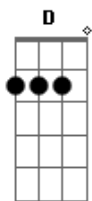

Death Cab For Cutie - This Temporary Life

Tom: A

acoustic chords (gtr 1)

A
E
D

gtr 2. (played behind chords on clean electric)

(A) (E)

A
The morning suns about to break
E
im looking in as you create
D
someone

A
you lift your head and brush your teeth
E
and make your bed as if you wont
D
sleep again

A
you fix your hair and tie your shoes
E
and tuck your shirt and then you feel
D
new

A
the glass is full, the glass is broke,
E
and every day dissolves and there's

D
no hope

(distortion)

A of ever leaving this temporary life E

A of ever leaving this temporary life E

D A E D
Li-fe li-fe li-fe li-fe

R1

R2

R1 A R1 A R2 E R2 E

R1 you may ask your self "is there anyone so alone?" R1 A

A but theres no beep before the dial tone R2 E

E When you pick it up to see who called R2 E

E if there is its probably your mom R1 A

A But oh the rising sun brings little cheer R1

Gb To this city with the stolen name R1

E And you're wondering whose bright idea R2

E It was to pack your things and leave your friends and move R1

A down here

R1 Gb R1 E R2 E R1 A R1 Gb R1 E R2 A

Acordes

© ukulele-chords.com

© ukulele-chords.com

© ukulele-chords.com

© ukulele-chords.com