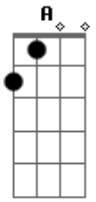

Death Cab For Cutie - This Temporary Life

Tom: A

acoustic chords (gtr 1)

A
E
D

gtr 2. (played behind chords on clean electric)

(A) (E)

A
The morning suns about to break
E
im looking in as you create
D
someone

A
you lift your head and brush your teeth
E
and make your bed as if you wont
D
sleep again

A
you fix your hair and tie your shoes
E
and tuck your shirt and then you feel
D
new

A
the glass is full, the glass is broke,
E
and every day dissolves and there's

D
no hope

(distortion)

A E
of ever leaving this temporary life

A E
of ever leaving this temporary life

D A E D
Li-fe li-fe li-fe li-fe

R1

R2

R1 A R1 A R2 E R2 E

R1 A R1 A R2 E R2 E
R1 A R1 A
you may ask your self "is there anyone so alone?"
A R2 E
but theres no beep before the dial tone
E R2 E
When you pick it up to see who called
E R1 A
if there is its probably your mom
A R1
But oh the rising sun brings little cheer
Gb R1
To this city with the stolen name
E R2
And you're wondering whose bright idea
E R1
A
It was to pack your things and leave your friends and move
down here

R1 Gb R1 E R2 E R1 A R1 Gb R1 E R2 A

Acordes

© ukulele-chords.com