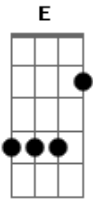

© ukulele-chords.com