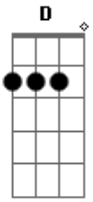

Death Cab For Cutie - This Temporary Life

Tom: A

acoustic chords (gtr 1)

A
E
D

gtr 2. (played behind chords on clean electric)

(A) (E)

A
The morning suns about to break
E
im looking in as you create
D
someone

D
no hope

(distortion)

A E
of ever leaving this temporary life

A E
of ever leaving this temporary life

D A E D
Li-fe li-fe li-fe li-fe

R1

R2

R1 A R1 A R2 E R2 E

R1 Gb R1 E R2 E R1 A R1 Gb R1 E R2 A

Acordes

© ukulele-chords.com

© ukulele-chords.com

© ukulele-chords.com

© ukulele-chords.com