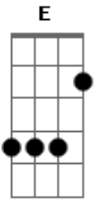

© ukulele-chords.com