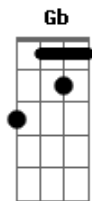

© ukulele-chords.com