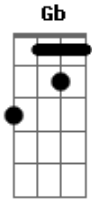

Death Cab For Cutie - This Temporary Life

Tom: A

acoustic chords (gtr 1)

A
E
D

gtr 2. (played behind chords on clean electric)

(A) (E)

A
The morning suns about to break
E
im looking in as you create
D
someone

D
no hope

(distortion)

A of ever leaving this temporary life E

A of ever leaving this temporary life E

D A E D
Li-fe li-fe li-fe li-fe

R1

R2

R1 A R1 A R2 E R2 E

R1 Gb R1 E R2 E R1 A R1 Gb R1 E R2 A

Acordes

© ukulele-chords.com

© ukulele-chords.com

© ukulele-chords.com

© ukulele-chords.com