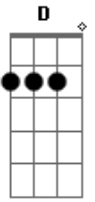

Death Cab For Cutie - This Temporary Life

Tom: A

acoustic chords (gtr 1)

A
E
D

gtr 2. (played behind chords on clean electric)

(A) (E)

A
The morning suns about to break
E
im looking in as you create
D
someone

D
no hope

(distortion)

A E
of ever leaving this temporary life

A E
of ever leaving this temporary life

D A E D
Li-fe li-fe li-fe li-fe

R1

R2

R1 A R1 A R2 E R2 E

R1 Gb R1 E R2 E R1 A R1 Gb R1 E R2 A

Acordes

© ukulele-chords.com

© ukulele-chords.com

© ukulele-chords.com

© ukulele-chords.com