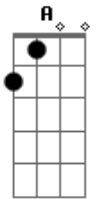

Death Cab For Cutie - This Temporary Life

Tom: A

acoustic chords (gtr 1)

A
E
D

gtr 2. (played behind chords on clean electric)

(A) (E)

A
The morning suns about to break
E
im looking in as you create
D
someone

A
you lift your head and brush your teeth
E
and make your bed as if you wont
D
sleep again

A
you fix your hair and tie your shoes
E
and tuck your shirt and then you feel
D
new

A
the glass is full, the glass is broke,
E
and every day dissolves and there's

D
no hope

(distortion)

A E
of ever leaving this temporary life

A E
of ever leaving this temporary life

D A E D
Li-fe li-fe li-fe li-fe

R1

R2

R1 A R1 A R2 E R2 E

R1 A R1 A R2 E R2 E
R1 A R1 A
you may ask your self "is there anyone so alone?"
A R2 E
but theres no beep before the dial tone
E R2 E
When you pick it up to see who called
E R1 A
if there is its probably your mom
A R1
But oh the rising sun brings little cheer
Gb R1
To this city with the stolen name
E R2
And you're wondering whose bright idea
E R1
A
It was to pack your things and leave your friends and move
down here

R1 Gb R1 E R2 E R1 A R1 Gb R1 E R2 A

Acordes

© ukulele-chords.com