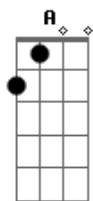

Death Cab For Cutie - This Temporary Life

Tom: A

acoustic chords (gtr 1)

A
E
D

gtr 2. (played behind chords on clean electric)

(A) (E)

A
The morning suns about to break
E
im looking in as you create
D
someone

A
you lift your head and brush your teeth
E
and make your bed as if you wont
D
sleep again

A
you fix your hair and tie your shoes
E
and tuck your shirt and then you feel
D
new

A
the glass is full, the glass is broke,
E
and every day dissolves and there's

D
no hope

(distortion)

A of ever leaving this temporary life E

A of ever leaving this temporary life E

D A E D
Li-fe li-fe li-fe li-fe

R1

R2

R1 A R1 A R2 E R2 E

R1 you may ask your self "is there anyone so alone?" R1 A

A but theres no beep before the dial tone R2 E

E When you pick it up to see who called R2 E

E if there is its probably your mom R1 A

A But oh the rising sun brings little cheer R1

Gb To this city with the stolen name R1

E And you're wondering whose bright idea R2

E It was to pack your things and leave your friends and move R1

A down here

R1 Gb R1 E R2 E R1 A R1 Gb R1 E R2 A

Acordes