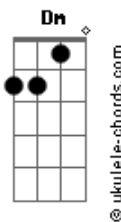

Death Cab For Cutie - Start Again

Tom: C

This is my second submited tab and i'm posotive it's 100% correct.

Standard Tuning (EADGbe)

Intro: C

C G F C
I dont know if you can hear me

C G F C
I'm feeling down and can't think clearly

F
And even though it's complicated

Dm G
We've got time to start again

C G F C
I dont know if you can hear me

C G F C
I'm sorry for the things i've said
C G F C
And some thoughts just wont leave my head

F
And even though it's complicated

Dm G

Acordes

We've got time to start again
C G F C
I dont know if you can hear me

C G F C
Some thing's i'd change but it's to late
C G F C
I take the past and make it streight

F
And even though it's complicated

Dm G
We've got time to start again
C G F C
I dont know if you can hear me

Solo: C-G-F

F
And even though it's complicated

Dm G
We've got time to start again
C G F C
I dont know if you can hear me

End on C