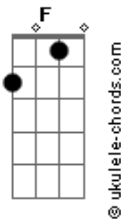

Death Cab For Cutie - Start Again

Tom: C

This is my second submited tab and i'm posotive it's 100% correct.

Standard Tuning (EADGbe)

Intro: C

C G F C
I dont know if you can hear me

C G F C
I'm feeling down and can't think clearly

F
And even though it's complicated

Dm G
We've got time to start again

C G F C
I dont know if you can hear me

C G F C
I'm sorry for the things i've said
C G F C
And some thoughts just wont leave my head

F
And even though it's complicated

Dm G

Acordes

We've got time to start again
C G F C
I dont know if you can hear me

C G F C
Some thing's i'd change but it's to late
C G F C
I take the past and make it streight

F
And even though it's complicated

Dm G
We've got time to start again

C G F C
I dont know if you can hear me

Solo: C-G-F

F
And even though it's complicated

Dm G
We've got time to start again

C G F C
I dont know if you can hear me

End on C