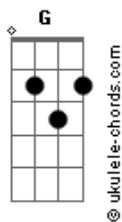

Death Cab For Cutie - Start Again

Tom: C

This is my second submited tab and i'm posotive it's 100% correct.

Standard Tuning (EADGbe)

Intro: C

C G F C
I dont know if you can hear me

C G F C
I'm feeling down and can't think clearly

F
And even though it's complicated

Dm G
We've got time to start again

C G F C
I dont know if you can hear me

C G F C
I'm sorry for the things i've said
C G F C
And some thoughts just wont leave my head

F
And even though it's complicated

Dm G

Acordes

We've got time to start again
C G F C
I dont know if you can hear me

C G F C
Some thing's i'd change but it's to late
C G F C
I take the past and make it streight

F
And even though it's complicated

Dm G
We've got time to start again
C G F C
I dont know if you can hear me

Solo: C-G-F

F
And even though it's complicated

Dm G
We've got time to start again
C G F C
I dont know if you can hear me

End on C