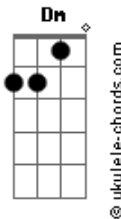

Death Cab For Cutie - Start Again

Tom: C

This is my second submited tab and i'm posotive it's 100% correct.

Standard Tuning (EADGbe)

Intro: C

C G F C
I dont know if you can hear me

C G F C
I'm feeling down and can't think clearly

F
And even though it's complicated

Dm G
We've got time to start again

C G F C
I dont know if you can hear me

C G F C
I'm sorry for the things i've said
C G F C
And some thoughts just wont leave my head

F
And even though it's complicated

Dm G

Acordes

We've got time to start again
C G F C
I dont know if you can hear me

C G F C
Some thing's i'd change but it's to late
C G F C
I take the past and make it streight

F
And even though it's complicated

Dm G
We've got time to start again

C G F C
I dont know if you can hear me

Solo: C-G-F

F
And even though it's complicated

Dm G
We've got time to start again

C G F C
I dont know if you can hear me

End on C