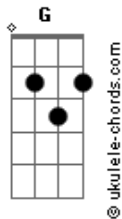

Death Cab For Cutie - Start Again

Tom: C

This is my second submited tab and i'm posotive it's 100% correct.

Standard Tuning (EADGbe)

Intro: C

C G F C
I dont know if you can hear me

C G F C
I'm feeling down and can't think clearly

F
And even though it's complicated

Dm G
We've got time to start again

C G F C
I dont know if you can hear me

C G F C
I'm sorry for the things i've said
C G F C
And some thoughts just wont leave my head

F
And even though it's complicated

Dm G

Acordes

We've got time to start again
C G F C
I dont know if you can hear me

C G F C
Some thing's i'd change but it's to late
C G F C
I take the past and make it streight

F
And even though it's complicated

Dm G
We've got time to start again

C G F C
I dont know if you can hear me

Solo: C-G-F

F
And even though it's complicated

Dm G
We've got time to start again

C G F C
I dont know if you can hear me

End on C