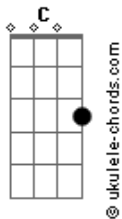

Death Cab For Cutie - Start Again

Tom: C

This is my second submited tab and i'm posotive it's 100% correct.

Standard Tuning (EADGbe)

Intro: C

C G F C
I dont know if you can hear me

C G F C
I'm feeling down and can't think clearly

F
And even though it's complicated

Dm G
We've got time to start again

C G F C
I dont know if you can hear me

C G F C
I'm sorry for the things i've said
C G F C
And some thoughts just wont leave my head

F
And even though it's complicated

Dm G

Acordes

We've got time to start again
C G F C
I dont know if you can hear me

C G F C
Some thing's i'd change but it's to late
C G F C
I take the past and make it streight

F
And even though it's complicated

Dm G
We've got time to start again

C G F C
I dont know if you can hear me

Solo: C-G-F

F
And even though it's complicated

Dm G
We've got time to start again

C G F C
I dont know if you can hear me

End on C