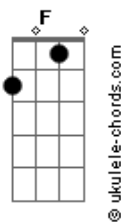

Death Cab For Cutie - Start Again

Tom: C

This is my second submited tab and i'm posotive it's 100% correct.

Standard Tuning (EADGbe)

Intro: C

C G F C
I dont know if you can hear me

C G F C
I'm feeling down and can't think clearly

F
And even though it's complicated

Dm G
We've got time to start again

C G F C
I dont know if you can hear me

C G F C
I'm sorry for the things i've said
C G F C
And some thoughts just wont leave my head

F
And even though it's complicated

Dm G

Acordes

We've got time to start again
C G F C
I dont know if you can hear me

C G F C
Some thing's i'd change but it's to late
C G F C
I take the past and make it streight

F
And even though it's complicated

Dm G
We've got time to start again
C G F C
I dont know if you can hear me

Solo: C-G-F

F
And even though it's complicated

Dm G
We've got time to start again
C G F C
I dont know if you can hear me

End on C