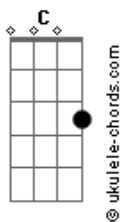

Death Cab For Cutie - Start Again

Tom: C

This is my second submited tab and i'm posotive it's 100% correct.

Standard Tuning (EADGbe)

Intro: C

C G F C
I dont know if you can hear me

C G F C
I'm feeling down and can't think clearly

F
And even though it's complicated

Dm G
We've got time to start again

C G F C
I dont know if you can hear me

C G F C
I'm sorry for the things i've said
C G F C
And some thoughts just wont leave my head

F
And even though it's complicated

Dm G

Acordes

We've got time to start again
C G F C
I dont know if you can hear me

C G F C
Some thing's i'd change but it's to late
C G F C
I take the past and make it streight

F
And even though it's complicated

Dm G
We've got time to start again
C G F C
I dont know if you can hear me

Solo: C-G-F

F
And even though it's complicated

Dm G
We've got time to start again
C G F C
I dont know if you can hear me

End on C