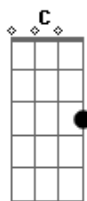

Death Cab For Cutie - Soul Meets Body Live

Tom: **F**

(acordes na forma do tom **C**)

Capostrate na 5ª casa

Album: Plans

Tabbed By: Derek

Capo 5th fret (standard tuning)

No Intro, starts right on the first verse. Listen to the timing (really easy) to know when to play each chord. Verse 1 : (there is a **G** played right at the end of each verse AKA Pre-Chorus)

Am C
e| -0--0--|
B| -1--1--|
G| -2--0--|
D| -2--2--|
A| -0--3--|
E| -----|

Verse 2 :

Am C
e| -0--0--|
B| -1--1--|
G| -2--0--|
D| -2--2--|
A| -0--3--|
E| -----|

Pre-Chorus:

G
e| -3-|
B| -3-|
G| -0-|
D| -0-|
A| -2-|
E| -3-|

Chorus:

Guitar 1:

Bridge:

Guitar 1:
Am, C, C

Guitar 2:
Am, Am, Am, Am C,

Verse 3 :

Am C
e| -0--0--|
B| -1--1--|
G| -2--0--|
D| -2--2--|
A| -0--3--|
E| -----|

Pre-Chorus:

G
e| -3-|
B| -3-|
G| -0-|
D| -0-|
A| -2-|
E| -3-|

Chorus:

Guitar 1:

Guitar 2: play Am, C, and G.
Bridge 2: Am, Palm Mute, Am, **G**

Chorus 2 more times.

Go to [here](#) and watch the live music video for help.

Acordes

© ukulele-chords.com

© ukulele-chords.com

© ukulele-chords.com

© ukulele-chords.com

© ukulele-chords.com