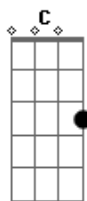

Death Cab For Cutie - Soul Meets Body Live

Tom: **F**

(acordes na forma do tom **C**)

Capostrate na 5ª casa

Album: Plans

Tabbed By: Derek

Capo 5th fret (standard tuning)

No Intro, starts right on the first verse. Listen to the timing (really easy) to know when to play each chord. Verse 1 : (there is a **G** played right at the end of each verse AKA Pre-Chorus)

Am C
e|-0--0--|
B|-1--1--|
G|-2--0--|
D|-2--2--|
A|-0--3--|
E|-----|

Verse 2 :

Am C
e|-0--0--|
B|-1--1--|
G|-2--0--|
D|-2--2--|
A|-0--3--|
E|-----|

Pre-Chorus:

G
e|-3-|
B|-3-|
G|-0-|
D|-0-|
A|-2-|
E|-3-|

Chorus:

Guitar 1:

Bridge:

Guitar 1:
Am, C, C

Guitar 2:
Am, Am, Am, Am C,

Verse 3 :

Am C
e|-0--0--|
B|-1--1--|
G|-2--0--|
D|-2--2--|
A|-0--3--|
E|-----|

Pre-Chorus:

G
e|-3-|
B|-3-|
G|-0-|
D|-0-|
A|-2-|
E|-3-|

Chorus:

Guitar 1:

Guitar 2: play Am, C, and G.
Bridge 2: Am, Palm Mute, Am, **G**

Chorus 2 more times.

Go to [ukulele.com.br](#) and watch the live music video for help.

Acordes

© ukulele-chords.com

© ukulele-chords.com

© ukulele-chords.com

© ukulele-chords.com

© ukulele-chords.com