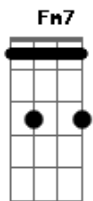

© ukulele-chords.com