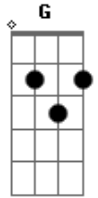

Death Cab For Cutie - New Year Live

Tom: **A**

tABBED: Mychael Jones

note
you can do power chords if you want, people say its easier,
but i enjoy the sound
of full chords so i tabbed it like that. enjoy.

So this is the new year...

Chords
G = 320003
A = X03330

In the Distance...

Acordes

© ukulele-chords.com

© ukulele-chords.com