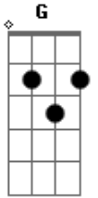

Death Cab For Cutie - New Year Live

Tom: **A**

tABBED: Mychael Jones

note
you can do power chords if you want, people say its easier,
but i enjoy the sound
of full chords so i tabbed it like that. enjoy.

So this is the new year...

Chords
G = 320003
A = X03330

In the Distance...

Acordes

© ukulele-chords.com

© ukulele-chords.com