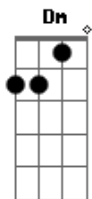

© ukulele-chords.com