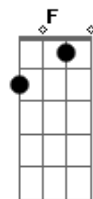

© ukulele-chords.com