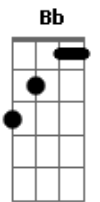

Death Cab For Cutie - Lack Of Color

Tom: Ab

Album: Transatlanticism

Tablature by: el_STORM

Comment: Great Band, great Album, great Song. I know this tab isn't 100% correct but

I think it sounds very well, singing along the lyrics fits just perfect. ;-)

E is Eb

Intro: /Verse:

Eb G Eb eb Eb G Eb F
C d# C d C ab C d# C d

and when I see you
 I really see you upside down
 but my brain knows better
 it picks you up and turns you around
 turns you around
 turns you around

now, they start to play chords, starting on "...phone":

Bb H07 Cm Bb

(I'm reaching for the) phone
 to call at 7:03
 and on your machine I slur a plea
 for you to come home
 but I know it's to late
 and I should have given you a reason to stay
 given you a reason to stay (x3)

then play the intro again and add the verse one more time:

this is fact not fiction
 for the first time in years

Acordes

© ukulele-chords.com

© ukulele-chords.com

© ukulele-chords.com

© ukulele-chords.com

© ukulele-chords.com