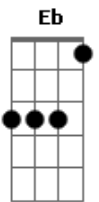

© ukulele-chords.com