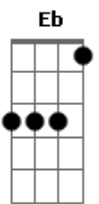

© ukulele-chords.com