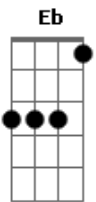

© ukulele-chords.com