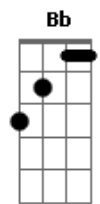

Death Cab For Cutie - Lack Of Color

Tom: **Ab**

Album: Transatlanticism

Tablature by: el_STORM

Comment: Great Band, great Album, great Song. I know this tab isn't 100% correct but

I think it sounds very well, singing along the lyrics fits just perfect. ;-)

E is **Eb**

Intro: /Verse:

Eb G Eb eb Eb G Eb F
C d# C d C ab C d# C d

and when I see you
 I really see you upside down
 but my brain knows better
 it picks you up and turns you around
 turns you around
 turns you around

now, they start to play chords, starting on "...phone":

Bb H07 Cm Bb

(I'm reaching for the) phone
 to call at 7:03
 and on your machine I slur a plea
 for you to come home
 but I know it's to late
 and I should have given you a reason to stay
 given you a reason to stay (x3)

then play the intro again and add the verse one more time:

this is fact not fiction
 for the first time in years

Acordes

© ukulele-chords.com

© ukulele-chords.com

© ukulele-chords.com

© ukulele-chords.com

© ukulele-chords.com