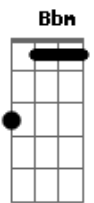

© ukulele-chords.com