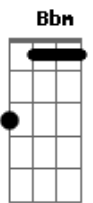

© ukulele-chords.com