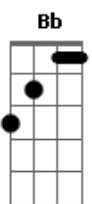

© ukulele-chords.com