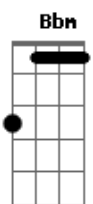

© ukulele-chords.com