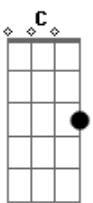

© ukulele-chords.com