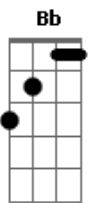

© ukulele-chords.com