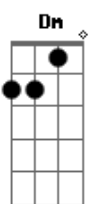

© ukulele-chords.com