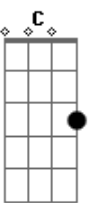

© ukulele-chords.com