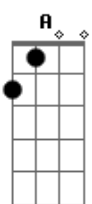

© ukulele-chords.com