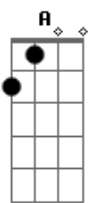

© ukulele-chords.com