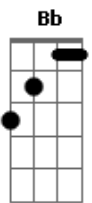

© ukulele-chords.com