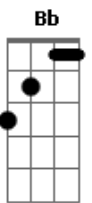

© ukulele-chords.com