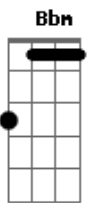

© ukulele-chords.com