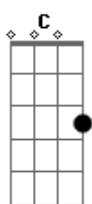

© ukulele-chords.com