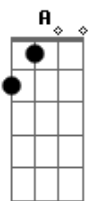

© ukulele-chords.com