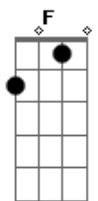

Tom: F

Intro: Dm F Bb F C
(Dm F C)
(Dm F A Dm C Bb Bbm F)

F
Love of mine
Dm
someday you will die,
Bb
but I'll be close behind;
F C
I'll follow you into the dark.

F
No blinding light
Dm
or tunnels to gates of white,
Bb
just our hands clasped so tight
F C
waiting for the hint of a spark.

Refrão:

Dm F Bb F C
If heaven and hell decide that they both are satisfied,
Dm F C
illuminate the noes on their vacancy signs.
Dm F A Dm C
If there's no one beside you when your soul embarks
Bb Bbm F
then I'll follow you into the dark.

F
In Catholic school,
Dm
as vicious as Roman rule,
Bb
I got my knuckles bruised
F C
by a lady in black.

F
And I held my tongue
Dm
as she told me "Son,

Bb
fear is the heart of love".
F C
So I never went back.

Refrão:

Dm F Bb F C
If heaven and hell decide that they both are satisfied,
Dm F C
illuminate the noes on their vacancy signs.
Dm F A Dm C
If there's no one beside you when your soul embarks
Bb Bbm F
then I'll follow you into the dark.

F
You and me
Dm
have seen everything to see
Bb
from Bangkok to Calgary,
F C
and the soles of your shoes

F
are all worn down.
Dm
The time for sleep is now
Bb
but it's nothing to cry about
F C
'cause we'll hold each other soon
Dm Bb
in the blackest of rooms.

Refrão:

Dm F Bb F C
If heaven and hell decide that they both are satisfied,
Dm F C
illuminate the noes on their vacancy signs.
Dm F A Dm C
If there's no one beside you when your soul embarks
Bb Bbm F C Dm
Then I'll follow you into the dark
Bb Bbm F
Then I'll follow you into the dark

Acordes

© ukulele-chords.com