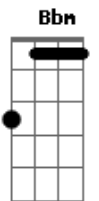

© ukulele-chords.com