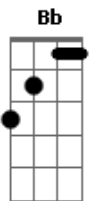

© ukulele-chords.com