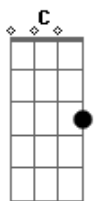

© ukulele-chords.com