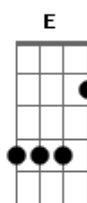

© ukulele-chords.com