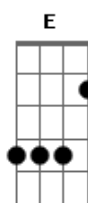

© ukulele-chords.com