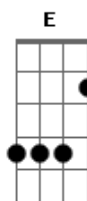

© ukulele-chords.com