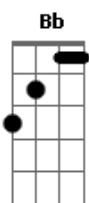

Death Cab For Cutie - Grapevine Fires

Tom: Bb

(acordes na forma do tom A)

Capo na 1ª casa

Capo 1

Standard Tuning

All chords in relation to capo

-Verse 1-

Bm When the wind picked up the fire spread
And the grapevines seemed left for dead
And the Northern sky looked like the end of days
The end of days

Bm The wake-up call to a rented room
Sounded like an alarm of impending doom
To warn us it's only a matter of time

-Chorus-

Before we all burn
Before we all burn
Before we all burn
Before we all burn

-Verse 2-

Bm We bought some wine and some paper cups
Near your daughters school when we picked her up
And drove to a cemetery on a hill
On a hill

Bm And we watched the plumes paint the sky gray
But she laughed and danced through the field of graves

And there I knew it would be alright
That everything

-Chorus-

Would be alright
Would be alright
Would be alright
Would be alright

-Bridge-

Db And the news reports on the radio
Said it was getting worse
As the ocean air fanned the flames
But I couldn't think
Of anywhere I would of rather been
To watch it all burn away

-Chorus-

To burn away
To burn away
To burn away
To burn away
To burn away
To burn away

-Outro-

Bm And the firemen worked in double shifts
With prayers for rain on their lips
And they knew it was only a matter of time

Acordes