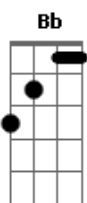

Death Cab For Cutie - Grapevine Fires

Tom: Bb

(acordes na forma do tom A)

Capo na 1ª casa

Capo 1

Standard Tuning

All chords in relation to capo

-Verse 1-

Bm When the wind picked up the fire spread
And the grapevines seemed left for dead
And the Northern sky looked like the end of days
The end of days

Bm The wake-up call to a rented room
Sounded like an alarm of impending doom
To warn us it's only a matter of time

-Chorus-

Before we all burn
Before we all burn
Before we all burn
Before we all burn

-Verse 2-

Bm We bought some wine and some paper cups
Near your daughters school when we picked her up
And drove to a cemetery on a hill
On a hill

Bm And we watched the plumes paint the sky gray
But she laughed and danced through the field of graves

And there I knew it would be alright
That everything

-Chorus-

Would be alright
Would be alright
Would be alright
Would be alright

-Bridge-

Db And the news reports on the radio
Said it was getting worse
As the ocean air fanned the flames
But I couldn't think
Of anywhere I would of rather been
To watch it all burn away

-Chorus-

To burn away
To burn away
To burn away
To burn away
To burn away
To burn away

-Outro-

Bm And the firemen worked in double shifts
With prayers for rain on their lips
And they knew it was only a matter of time

Acordes