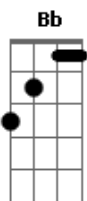

Death Cab For Cutie - Grapevine Fires

Tom: Bb

(acordes na forma do tom A)

Capo na 1ª casa

Capo 1

Standard Tuning

All chords in relation to capo

-Verse 1-

Bm When the wind picked up the fire spread
And the grapevines seemed left for dead
And the Northern sky looked like the end of days
The end of days

Bm The wake-up call to a rented room
Sounded like an alarm of impending doom
To warn us it's only a matter of time

-Chorus-

Before we all burn
Before we all burn
Before we all burn
Before we all burn

-Verse 2-

Bm We bought some wine and some paper cups
Near your daughters school when we picked her up
And drove to a cemetery on a hill
On a hill

Bm And we watched the plumes paint the sky gray
But she laughed and danced through the field of graves

And there I knew it would be alright
That everything

-Chorus-

Would be alright
Would be alright
Would be alright
Would be alright

-Bridge-

Db And the news reports on the radio
Said it was getting worse
As the ocean air fanned the flames
But I couldn't think
Of anywhere I would of rather been
To watch it all burn away

-Chorus-

To burn away
To burn away
To burn away
To burn away
To burn away
To burn away

-Outro-

Bm And the firemen worked in double shifts
With prayers for rain on their lips
And they knew it was only a matter of time

Acordes